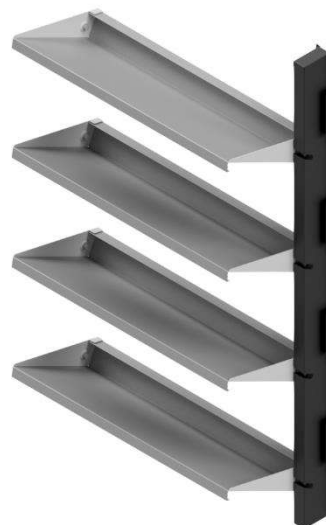

Wall Mounted Boot Rack - Starter

34" Wide -

48" Wide -

760034-xxx Boot Rack Shelf 34" -
760048-xxx Boot Rack Shelf 48" -

760058-xxx Wall Mount Boot Rack Post 58" -
(post cap included)

760290 Sheet Metal Screw #14-10x1.75" -
620053 SP Plastic Anchor #14-16 -

760210 Bolt 3/8"-16 x 3/4" -
760200 Nut 3/8"-16 x 1 1/32" -

Wall Mounted - Add On

34" Wide -

48" Wide -