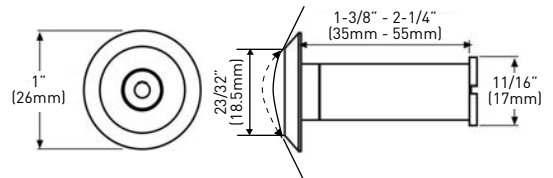

### 180° DOOR VIEWER - BULK

- SOLID BRASS C-UL DOOR VIEWERS FOR INSTALLATION ON 20 MIN. RATED SWINGING WOOD FIRE DOOR
- BORE SIZE 14mm (9/16")
- FIRE RATED FOR 1.5 HOURS
- ADJUSTABLE FROM 35mm TO 57mm (1-3/8" TO 2-1/4")
- 180° FIELD OF VISION GLASS LENS

### 160° DOOR VIEWER

- SOLID BRASS BODY
- BORE SIZE 12mm (15/32")
- ADJUSTABLE FROM 35mm TO 54mm (1-3/8" TO 2-1/8")
- 160° FIELD OF VISION PLASTIC LENS

	PKG	C3 POLISHED BRASS	C15 SATIN NICKEL	NICKEL	C26D SATIN CHROME	CASE PACK
160° DOOR VIEWER	C	25-D4841B	25-D4841SN	25-D4841N	25-D4841SC	10
C = CARDED						

### 180° DOOR VIEWER

- BORE SIZE 14mm (9/16")
- ADJUSTABLE FROM 35mm TO 55mm (1-3/8" TO 2-1/4")
- 180° FIELD OF VISION PLASTIC LENS
- ZINC DIE-CAST CONSTRUCTION

	PKG	C3 POLISHED BRASS	C5 ANTIQUÉ BRASS	C10B OIL RUBBED BRONZE	C15 SATIN NICKEL	NICKEL	C17A ANTIQUÉ NICKEL	C26 POLISHED CHROME	C26D SATIN CHROME	CASE PACK
180° DOOR VIEWER	C	25-D4846B	25-D4846AB	25-D4846ORB	25-D4846SN	25-D4846N	25-D4846AN	25-D4846	25-D4846SC	10
C = CARDED										

### 180° JUMBO DOOR VIEWER

- BORE SIZE 27mm (1-1/16")
- ADJUSTABLE FROM 41mm TO 57mm (1-5/8" TO 2-1/4")
- 180° FIELD OF VISION PLASTIC LENS

	PKG	C3 POLISHED BRASS	CASE PACK
180° JUMBO DOOR VIEWER	C	37-S5846B	10
C = CARDED			