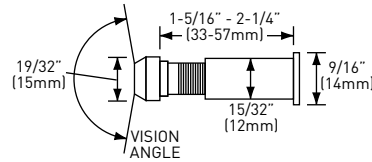

### 160° DOOR VIEWER - BULK

- SOLID BRASS C-UL RATED DOOR VIEWERS FOR INSTALLATION ON 20 MIN. RATED SWINGING WOOD FIRE DOOR
- BORE SIZE 12mm (15/32")
- FIRE RATED FOR 1.5 HOURS
- ADJUSTABLE FROM 33mm TO 57mm (1-5/16" TO 2-1/4")
- 160° FIELD OF VISION GLASS LENS

### 160° DOOR VIEWER

- SOLID BRASS BODY
- BORE SIZE 12mm (15/32")
- ADJUSTABLE FROM 35mm TO 54mm (1-3/8" TO 2-1/8")
- 160° FIELD OF VISION PLASTIC LENS

	PKG	C3 POLISHED BRASS	C15 SATIN NICKEL	NICKEL	C26D SATIN CHROME	CASE PACK
160° DOOR VIEWER	C	25-D4841B	25-D4841SN	25-D4841N	25-D4841SC	10
C = CARDED						

### 180° DOOR VIEWER

- BORE SIZE 14mm (9/16")
- ADJUSTABLE FROM 35mm TO 55mm (1-3/8" TO 2-1/4")
- 180° FIELD OF VISION PLASTIC LENS
- ZINC DIE-CAST CONSTRUCTION

	PKG	C3 POLISHED BRASS	C5 ANTIQUÉ BRASS	C10B OIL RUBBED BRONZE	C15 SATIN NICKEL	NICKEL	C17A ANTIQUÉ NICKEL	C26 POLISHED CHROME	C26D SATIN CHROME	CASE PACK
180° DOOR VIEWER	C	25-D4846B	25-D4846AB	25-D4846ORB	25-D4846SN	25-D4846N	25-D4846AN	25-D4846	25-D4846SC	10
C = CARDED										

### 180° JUMBO DOOR VIEWER

- BORE SIZE 27mm (1-1/16")
- ADJUSTABLE FROM 41mm TO 57mm (1-5/8" TO 2-1/4")
- 180° FIELD OF VISION PLASTIC LENS

	PKG	C3 POLISHED BRASS	CASE PACK
180° JUMBO DOOR VIEWER	C	37-S5846B	10
C = CARDED			