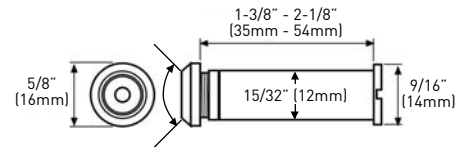

### 180° DOOR VIEWER - BULK

- SOLID BRASS C-UL DOOR VIEWERS FOR INSTALLATION ON 20 MIN. RATED SWINGING WOOD FIRE DOOR
- BORE SIZE 14mm (9/16")
- FIRE RATED FOR 1.5 HOURS
- ADJUSTABLE FROM 35mm TO 57mm (1-3/8" TO 2-1/4")
- 180° FIELD OF VISION GLASS LENS

### 160° DOOR VIEWER

- SOLID BRASS BODY
- BORE SIZE 12mm (15/32")
- ADJUSTABLE FROM 35mm TO 54mm (1-3/8" TO 2-1/8")
- 160° FIELD OF VISION PLASTIC LENS

	PKG	C3 POLISHED BRASS	C15 SATIN NICKEL	NICKEL	C26D SATIN CHROME	CASE PACK
160° DOOR VIEWER	C	25-D4841B	25-D4841SN	25-D4841N	25-D4841SC	10
C = CARDED						

### 180° DOOR VIEWER

- BORE SIZE 14mm (9/16")
- ADJUSTABLE FROM 35mm TO 55mm (1-3/8" TO 2-1/4")
- 180° FIELD OF VISION PLASTIC LENS
- ZINC DIE-CAST CONSTRUCTION

	PKG	C3 POLISHED BRASS	C5 ANTIQUÉ BRASS	C10B OIL RUBBED BRONZE	C15 SATIN NICKEL	NICKEL	C17A ANTIQUÉ NICKEL	C26 POLISHED CHROME	C26D SATIN CHROME	CASE PACK
180° DOOR VIEWER	C	25-D4846B	25-D4846AB	25-D4846ORB	25-D4846SN	25-D4846N	25-D4846AN	25-D4846	25-D4846SC	10
C = CARDED										