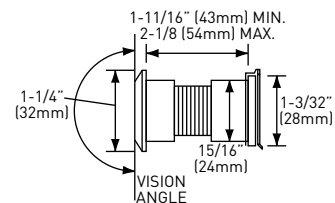

### 160° DOOR VIEWER

- SOLID BRASS BODY
- BORE SIZE 12mm (15/32")
- ADJUSTABLE FROM 35mm TO 54mm (1-3/8" TO 2-1/8")
- 160° FIELD OF VISION PLASTIC LENS

	PKG	C3 POLISHED BRASS	C15 SATIN NICKEL	NICKEL	C26D SATIN CHROME	CASE PACK
160° DOOR VIEWER	C	25-D4841B	25-D4841SN	25-D4841N	25-D4841SC	10
C = CARDED						

### 180° DOOR VIEWER

- BORE SIZE 14mm (9/16")
- ADJUSTABLE FROM 35mm TO 55mm (1-3/8" TO 2-1/4")
- 180° FIELD OF VISION PLASTIC LENS
- ZINC DIE-CAST CONSTRUCTION

	PKG	C3 POLISHED BRASS	C5 ANTIQUÉ BRASS	C10B OIL RUBBED BRONZE	C15 SATIN NICKEL	NICKEL	C17A ANTIQUÉ NICKEL	C26 POLISHED CHROME	C26D SATIN CHROME	CASE PACK
180° DOOR VIEWER	C	25-D4846B	25-D4846AB	25-D4846ORB	25-D4846SN	25-D4846N	25-D4846AN	25-D4846	25-D4846SC	10
C = CARDED										

### 180° JUMBO DOOR VIEWER

- BORE SIZE 27mm (1-1/16")
- ADJUSTABLE FROM 41mm TO 57mm (1-5/8" TO 2-1/4")
- 180° FIELD OF VISION PLASTIC LENS

	PKG	C3 POLISHED BRASS	CASE PACK
180° JUMBO DOOR VIEWER	C	37-S5846B	10
C = CARDED			