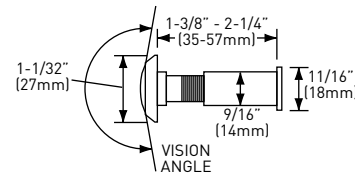

### 160° DOOR VIEWER - BULK

- SOLID BRASS C-UL RATED DOOR VIEWERS FOR INSTALLATION ON 20 MIN. RATED SWINGING WOOD FIRE DOOR
- BORE SIZE 12mm (15/32")
- FIRE RATED FOR 1.5 HOURS
- ADJUSTABLE FROM 33mm TO 57mm (1-5/16" TO 2-1/4")
- 160° FIELD OF VISION GLASS LENS

### 180° DOOR VIEWER - BULK

- SOLID BRASS C-UL DOOR VIEWERS FOR INSTALLATION ON 20 MIN. RATED SWINGING WOOD FIRE DOOR
- BORE SIZE 14mm (9/16")
- FIRE RATED FOR 1.5 HOURS
- ADJUSTABLE FROM 35mm TO 57mm (1-3/8" TO 2-1/4")
- 180° FIELD OF VISION GLASS LENS

### 180° DOOR VIEWER

- BORE SIZE 14mm (9/16")
- ADJUSTABLE FROM 35mm TO 55mm (1-3/8" TO 2-1/4")
- 180° FIELD OF VISION PLASTIC LENS
- ZINC DIE-CAST CONSTRUCTION

	PKG	C3 POLISHED BRASS	C5 ANTIQUÉ BRASS	C10B OIL RUBBED BRONZE	C15 SATIN NICKEL	NICKEL	C17A ANTIQUÉ NICKEL	C26 POLISHED CHROME	C26D SATIN CHROME	CASE PACK
180° DOOR VIEWER	C	25-D4846B	25-D4846AB	25-D4846ORB	25-D4846SN	25-D4846N	25-D4846AN	25-D4846	25-D4846SC	10
C = CARDED										