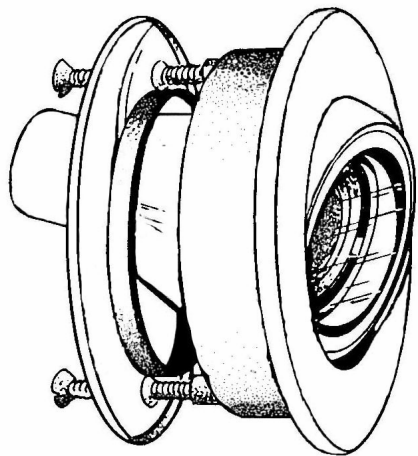

PEEK-O

"The seeing eye for doors"

® *Revolving*

DOOR VIEWER

The Finest At Any Price

ACTUAL SIZE IS 2 3/4" DIAMETER

SIDE VIEW BORE 2 3/8"

For Doors 1" to 2" in Thickness

Eliminates Fear of Opening Door

You
Can
See
Out-

No One
Can
See
In!

INTERIOR VIEW

Engineered to provide a full 140° of visibility. Revolves to provide an extra measure of viewing and safety.

Approved by Board of Standards and Appeals for use in New York City, under Cal. No. 663-67-SM