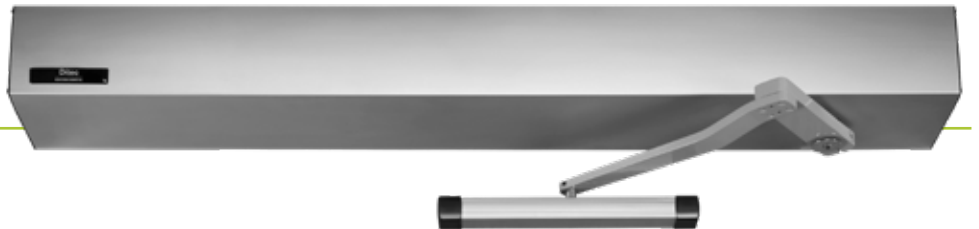

LOW-ENERGY OPERATORS

The Ditec brand has been taking doors from manual to automatic in North America for over 20 years with its line of low-energy swing door operators that are competitively priced, durable, low maintenance and simple to install.

All Ditec swing operators feature electromechanical design for simple, dependable operation, easy manual door opening, trouble-free installation and ADA compliance, meet ANSI/BHMA 156.19 standards and are UL10C approved.

Swing operators are perfect for retrofit or new-build applications in moderate- to high-traffic locations. Whether you need a simple, dependable operator for a touchless restroom or an operator built to withstand the abuse of university students, Ditec has something to meet every application.

HA7

HA8-LP

HA8-SP

HA9