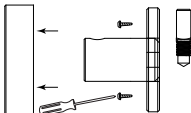

## Bobrick Cubicle Collection B-542 Clothing Hook

1. Unscrew pin

2. Unscrew escutcheon

3. Insert mounting screws

4. Replace escutcheon

5. Replace pin

© 2009 by Bobrick Washroom Equipment, Inc.  
Form No. 542-69 Revised 6/09