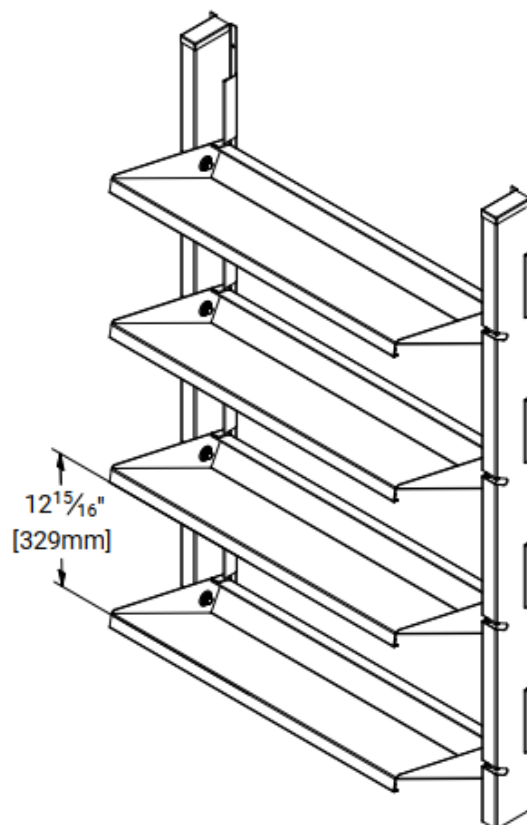

Wall Mounted Boot Rack

Material

Boot Rack Post: 16Ga (Galv)

Shelf Body: 18Ga (Galv)

Width	34" Unit	48" Unit
Post to Post	34" [864mm]	48" [1219mm]
Shelf Width	32" [813mm]	46" [1168mm]
Overall Width	36 13/16" [935mm]	50 13/16" [1291mm]