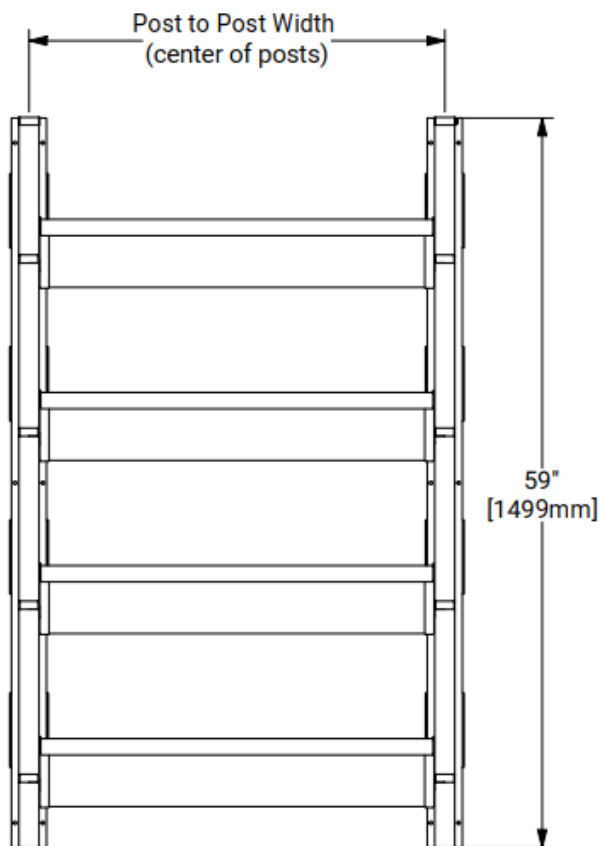

Wall Mounted Boot Rack

Material

Boot Rack Post: 16Ga (Galv)

Shelf Body: 18Ga (Galv)

Width	34" Unit	48" Unit
Post to Post	34" [864mm]	48" [1219mm]
Shelf Width	32" [813mm]	46" [1168mm]
Overall Width	36 13/16" [935mm]	50 13/16" [1291mm]