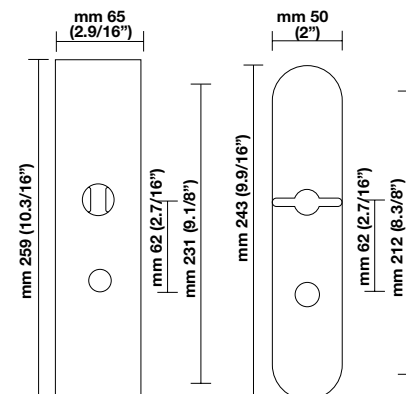

(shown w/H 38 Door lever)

RPS Plain Rosette Stainless steel with cylinder collar
mm 65 (2.9/16")

(shown w/H 5004 Door lever)

THUMBTURN INTERIOR/EMERGENCY RELEASE PRIVACY

RP Plain Rosette mm 65 (2.9/16")
Thumbturn (Interior)

(shown w/H 5004 Door lever)

RQS Rectangular Rosette Stainless steel mm 65 (2.9/16")

Thumbturn (Interior)

Emergency Release (Privacy)

(shown w/H 5008 Door lever)

Escutcheon plate options

KEYED CYLINDER

ER/ERS Rectangular Escutcheon

ET Traditional Escutcheon

(shown w/H 311 Door lever)

(shown w/H 179 Door lever)

Escutcheon plate options

KEYED CYLINDER

EP Plain Escutcheon

(shown w/H 38 Door lever)

NES Narrow Plain Escutcheon Stainless steel

(shown w/H 5004 Door lever)

THUMBTURN INTERIOR/EMERGENCY RELEASE PRIVACY

Thumbturn (Interior)
ER/ERS Rectangular Escutcheon

(shown w/H 311 Door lever)

Stainless steel
NES Narrow Plain Escutcheon

(shown w/H 5004 Door lever)