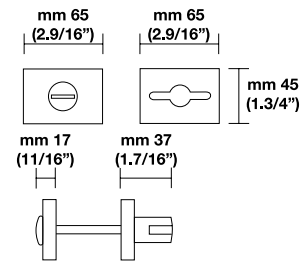

(shown w/H 38 Door lever)

RPS Plain Rosette Stainless steel with cylinder collar
mm 65 (2.9/16")

(shown w/H 5004 Door lever)

THUMBTURN INTERIOR/EMERGENCY RELEASE PRIVACY

RP Plain Rosette mm 65 (2.9/16")
Thumbturn (Interior)

(shown w/H 326 Door lever)

Emergency Release (Privacy)

RQ Square Rosette mm 65 (2.9/16")
Thumbturn (Interior)

(shown w/H 311 Door lever)

Emergency Release (Privacy)

RT Traditional Rosette mm 65 (2.9/16")
Thumbturn (Interior)

(shown w/H 1004 Door lever)

Emergency Release (Privacy)

Rosette options

THUMBTURN INTERIOR/EMERGENCY RELEASE PRIVACY

RPS Plain Rosette Stainless steel mm 65 (2.9/16")

Thumbturn (Interior)

Emergency Release (Privacy)

(shown w/H 5004 Door lever)

RQS Rectangular Rosette Stainless steel mm 65 (2.9/16")

Thumbturn (Interior)

Emergency Release (Privacy)

(shown w/H 5008 Door lever)

Escutcheon plate options

KEYED CYLINDER

ER/ERS Rectangular Escutcheon