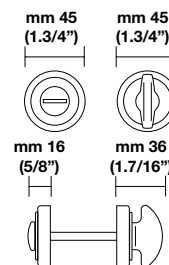

**NER Narrow Rectangular
Escutcheon Solid brass**

38 mm (1.1/2")

50 mm (2")

**NERS Narrow Rectangular
Escutcheon Stainless steel**

50 mm (2")

Rosette options

KEYED CYLINDER

RP Plain Rosette with cylinder collar
mm 65 (2.9/16")

(shown w/H 38 Door lever)

RPS Plain Rosette Stainless steel with cylinder collar
mm 65 (2.9/16")

(shown w/H 5004 Door lever)

THUMBTURN INTERIOR/EMERGENCY RELEASE PRIVACY

RP Plain Rosette mm 65 (2.9/16")
Thumbturn (Interior)

(shown w/H 326 Door lever)

Emergency Release (Privacy)

RQ Square Rosette mm 65 (2.9/16")
Thumbturn (Interior)

(shown w/H 311 Door lever)

Emergency Release (Privacy)

RT Traditional Rosette mm 65 (2.9/16")
Thumbturn (Interior)

(shown w/H 1004 Door lever)

Emergency Release (Privacy)

Rosette options

THUMBTURN INTERIOR/EMERGENCY RELEASE PRIVACY

RPS Plain Rosette Stainless steel mm 65 (2.9/16")

Thumbturn (Interior)

Emergency Release (Privacy)