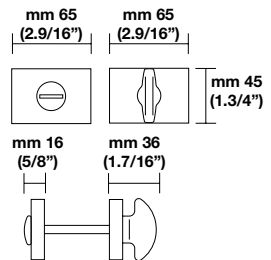

(shown w/H 38 Door lever)

RPS Plain Rosette Stainless steel with cylinder collar
mm 65 (2.9/16")

(shown w/H 5004 Door lever)

THUMBTURN INTERIOR/EMERGENCY RELEASE PRIVACY

RP Plain Rosette mm 65 (2.9/16")
Thumbturn (Interior)

(shown w/H 326 Door lever)

Emergency Release (Privacy)

RQ Square Rosette mm 65 (2.9/16")
Thumbturn (Interior)

(shown w/H 311 Door lever)

Emergency Release (Privacy)

RT Traditional Rosette mm 65 (2.9/16")
Thumbturn (Interior)

(shown w/H 1004 Door lever)

Emergency Release (Privacy)

Rosette options

THUMBTURN INTERIOR/EMERGENCY RELEASE PRIVACY

RPS Plain Rosette Stainless steel mm 65 (2.9/16")

Thumbturn (Interior)

Emergency Release (Privacy)

(shown w/H 5004 Door lever)

RQS Rectangular Rosette Stainless steel mm 65 (2.9/16")

Thumbturn (Interior)

Emergency Release (Privacy)

(shown w/H 5008 Door lever)

Escutcheon plate options

KEYED CYLINDER

ER/ERS Rectangular Escutcheon