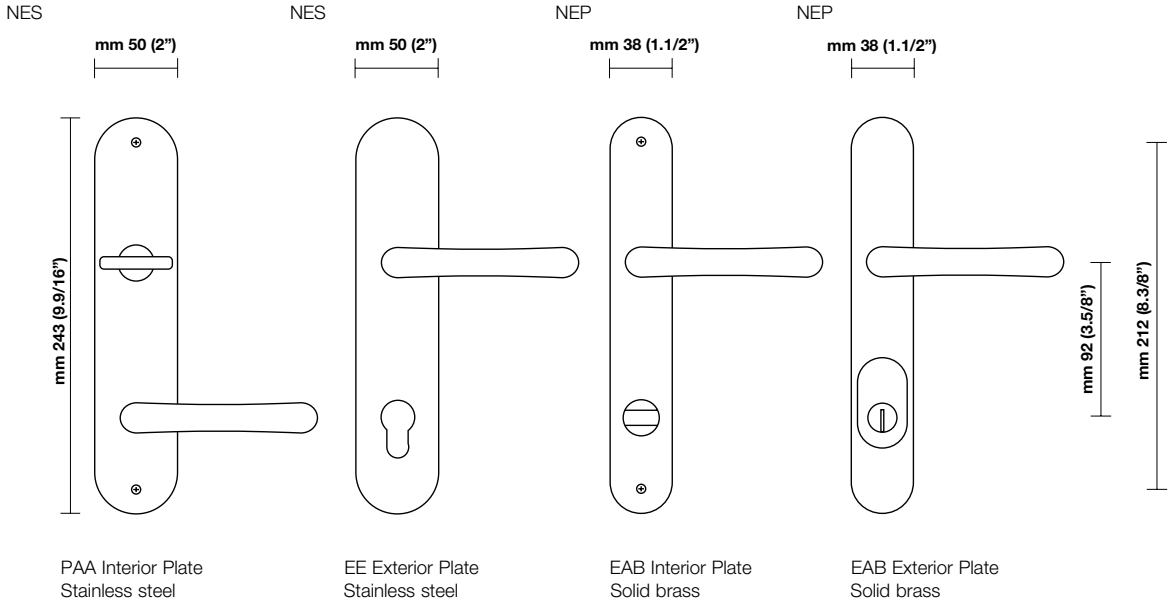

(shown w/H 5004 Door lever)

RQS Rectangular Rosette Stainless steel mm 65 (2.9/16")

Thumbturn (Interior)

Emergency Release (Privacy)

(shown w/H 5008 Door lever)

Escutcheon plate options

KEYED CYLINDER

ER/ERS Rectangular Escutcheon

ET Traditional Escutcheon

(shown w/H 311 Door lever)

(shown w/H 179 Door lever)

Escutcheon plate options

KEYED CYLINDER

EP Plain Escutcheon

(shown w/H 38 Door lever)

NES Narrow Plain Escutcheon Stainless steel

(shown w/H 5004 Door lever)

THUMBTURN INTERIOR/EMERGENCY RELEASE PRIVACY

Thumbturn (Interior)
ER/ERS Rectangular Escutcheon

(shown w/H 311 Door lever)

Stainless steel
NES Narrow Plain Escutcheon

(shown w/H 5004 Door lever)

Emergency Release (Privacy)
ER/ERS Rectangular Escutcheon

(shown w/H 311 Door lever)

EP Plain Escutcheon

(shown w/H 38 Door lever)

ET Traditional Escutcheon

(shown w/H 179 Door lever)

Functions

Multi-Point Options