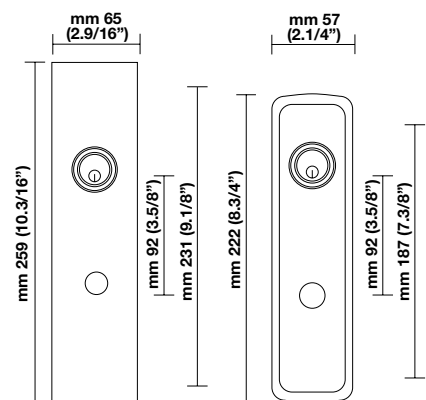

Escutcheon plate options

KEYED CYLINDER

ER/ERS Rectangular Escutcheon

ET Traditional Escutcheon

(shown w/H 311 Door lever)

(shown w/H 179 Door lever)