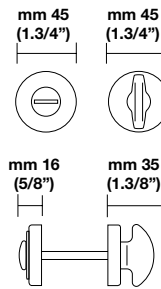

65 mm (2.9/16")

38 mm (1.1/2")

**NEP Narrow Plain
Escutcheon Solid brass**

38 mm (1.1/2")

50 mm (2")

**NES Narrow Escutcheon
Stainless steel**

50 mm (2")

38 mm (1.1/2")

**NER Narrow Rectangular
Escutcheon Solid brass**

38 mm (1.1/2")

50 mm (2")

**NERS Narrow Rectangular
Escutcheon Stainless steel**

50 mm (2")

Rosette options

KEYED CYLINDER

RP Plain Rosette with cylinder collar
mm 65 (2.9/16")

(shown w/H 38 Door lever)

RPS Plain Rosette Stainless steel with cylinder collar
mm 65 (2.9/16")

(shown w/H 5004 Door lever)

THUMBTURN INTERIOR/EMERGENCY RELEASE PRIVACY

RP Plain Rosette mm 65 (2.9/16")
Thumbturn (Interior)

(shown w/H 326 Door lever)

Emergency Release (Privacy)

RQ Square Rosette mm 65 (2.9/16")
Thumbturn (Interior)

(shown w/H 311 Door lever)

Emergency Release (Privacy)

RT Traditional Rosette mm 65 (2.9/16")
Thumbturn (Interior)