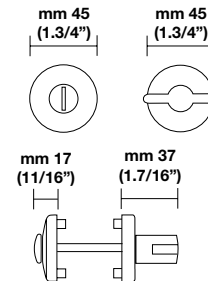

(shown w/H 38 Door lever)

RPS Plain Rosette Stainless steel with cylinder collar
mm 65 (2.9/16")

(shown w/H 5004 Door lever)

THUMBTURN INTERIOR/EMERGENCY RELEASE PRIVACY

RP Plain Rosette mm 65 (2.9/16")
Thumbturn (Interior)

(shown w/H 326 Door lever)

Emergency Release (Privacy)

RQ Square Rosette mm 65 (2.9/16")
Thumbturn (Interior)

(shown w/H 311 Door lever)

Emergency Release (Privacy)

RT Traditional Rosette mm 65 (2.9/16")
Thumbturn (Interior)

(shown w/H 1004 Door lever)

Emergency Release (Privacy)

Rosette options

THUMBTURN INTERIOR/EMERGENCY RELEASE PRIVACY

RPS Plain Rosette Stainless steel mm 65 (2.9/16")

Thumbturn (Interior)

Emergency Release (Privacy)

(shown w/H 5004 Door lever)

RQS Rectangular Rosette Stainless steel mm 65 (2.9/16")

Thumbturn (Interior)

Emergency Release (Privacy)

(shown w/H 5008 Door lever)

Escutcheon plate options

KEYED CYLINDER

ER/ERS Rectangular Escutcheon