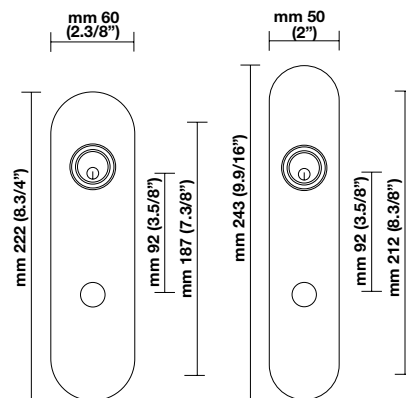

NES Narrow Plain Escutcheon Stainless steel