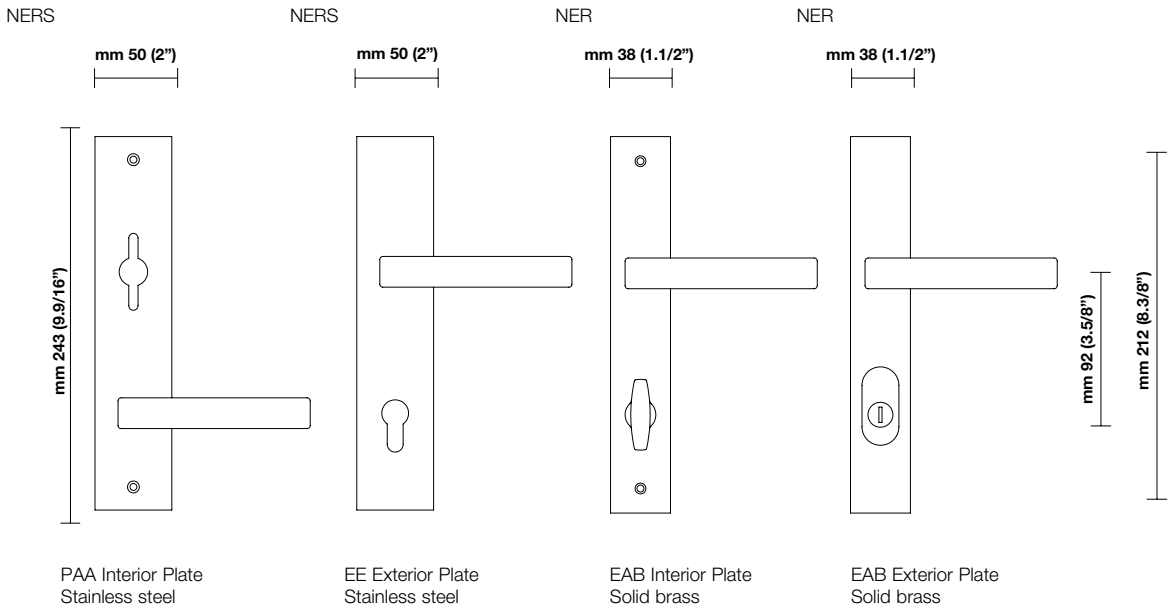

(shown w/H 5004 Door lever)

RQS Rectangular Rosette Stainless steel mm 65 (2.9/16")

Thumbturn (Interior)

Emergency Release (Privacy)

(shown w/H 5008 Door lever)

Escutcheon plate options

KEYED CYLINDER

ER/ERS Rectangular Escutcheon

ET Traditional Escutcheon

(shown w/H 311 Door lever)

(shown w/H 179 Door lever)

Escutcheon plate options

KEYED CYLINDER

EP Plain Escutcheon

(shown w/H 38 Door lever)

NES Narrow Plain Escutcheon Stainless steel

(shown w/H 5004 Door lever)

THUMBTURN INTERIOR/EMERGENCY RELEASE PRIVACY

Thumbturn (Interior)
ER/ERS Rectangular Escutcheon

(shown w/H 311 Door lever)

Stainless steel
NES Narrow Plain Escutcheon

(shown w/H 5004 Door lever)

Emergency Release (Privacy)
ER/ERS Rectangular Escutcheon

(shown w/H 311 Door lever)

EP Plain Escutcheon

(shown w/H 38 Door lever)

ET Traditional Escutcheon

(shown w/H 179 Door lever)

Functions

Multi-Point Options