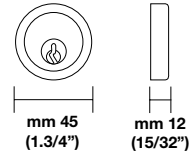

Plain escutcheon shown
with thumbturn bolt
60 mm (2.3/8")

57 mm (2.1/4")

**ET Traditional Escutcheon
Solid brass**

Traditional escutcheon shown
with thumbturn bolt
57 mm (2.1/4")

65 mm (2.9/16")

**ER Rectangular Escutcheon Solid brass
ERS Rectangular Escutcheon
Stainless steel**

65 mm (2.9/16")

38 mm (1.1/2")

**NEP Narrow Plain
Escutcheon Solid brass**

38 mm (1.1/2")

50 mm (2")

**NES Narrow Escutcheon
Stainless steel**

50 mm (2")

38 mm (1.1/2")

**NER Narrow Rectangular
Escutcheon Solid brass**

38 mm (1.1/2")

50 mm (2")

**NERS Narrow Rectangular
Escutcheon Stainless steel**

50 mm (2")

Rosette options

KEYED CYLINDER

RP Plain Rosette with cylinder collar
mm 65 (2.9/16")

(shown w/H 38 Door lever)

RPS Plain Rosette Stainless steel with cylinder collar
mm 65 (2.9/16")

(shown w/H 5004 Door lever)

THUMBTURN INTERIOR/EMERGENCY RELEASE PRIVACY

RP Plain Rosette mm 65 (2.9/16")
Thumbturn (Interior)