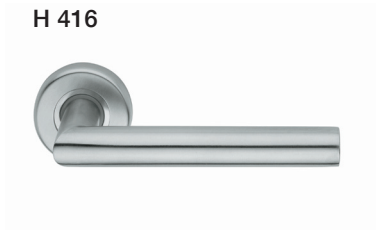

Affordable Luxury Valli&Valli Designs Under \$200

Pricing with Standard Round Rosette

ASSA ABLOY

H 1043

H 415

H 4705

H 1044

H 416