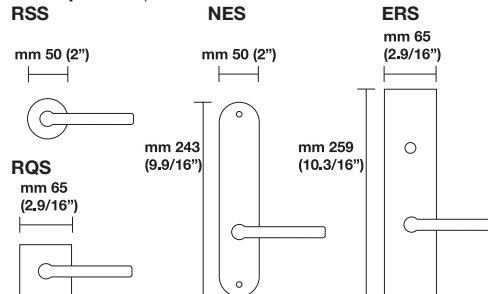

### Trim Options

RP= standard plain style rosette  
 RQ= standard square style rosette  
 NES= narrow long escutcheon plate stainless steel  
 ER= rectangular style long escutcheon plate stainless steel

### Sizes/Misure

### Trim options/Opzioni

To order Valli&Valli products, informations should be specified in the same sequence as the example given:

1.Lever/Knob	2.Trim options	3.Function	4.Finish	5.Handing	6.Backset	7.Miscellaneous
HXXX	RP	ML XX	03	RH	2.1/2"	2.1/4" thick

For small rosette, please specify RS/RSQ (45 mm rosette). RS pricing is the same as RP/RT pricing. Privacy RS also requires 105 RSP when ordering.  
 RQ (2.9/16" rosette) for standard 2.1/8" cross bore. RSQ pricing is the same as RQ. Privacy RSQ also requires 105 RSQ when ordering.  
 ET/EP = 03-26 Standard Finish, ER = 15-26-26D Standard Finish.  
 Conversion from metric to US measurement are approximate.