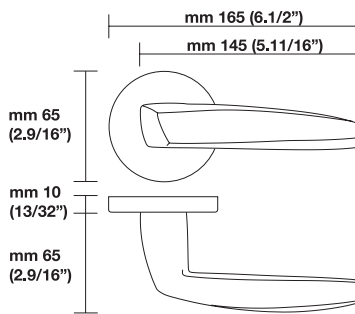

### Trim Options

RP= standard plain style rosette  
 RQ= standard square style rosette  
 NES= narrow long escutcheon plate stainless steel  
 ER= rectangular style long escutcheon plate stainless steel

### Sizes/Misure

### Trim options/Opzioni

To order Valli&Valli products, informations should be specified in the same sequence as the example given:

1.Lever/Knob	2.Trim options	3.Function	4.Finish	5.Handing	6.Backset	7.Miscellaneous
HXXX	RP	ML XX	03	RH	2.1/2"	2.1/4" thick

For small rosette, please specify RS/RSQ (45 mm rosette). RS pricing is the same as RP/RT pricing. Privacy RS also requires 105 RSP when ordering.  
 RQ (2.9/16" rosette) for standard 2.1/8" cross bore. RSQ pricing is the same as RQ. Privacy RSQ also requires 105 RSQ when ordering.  
 ET/EP = 03-26 Standard Finish, ER = 15-26-26D Standard Finish.  
 Conversion from metric to US measurement are approximate.