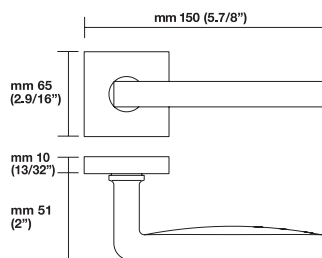

### Trim Options

RP= standard plain style rosette  
RQ= standard square style rosette  
EP= plain style long escutcheon plates  
ER= rectangular style long escutcheon plates

### Sizes/Misure

For small rosette, please specify RS/RSQ (45 mm rosette). RS pricing is the same as RP/RT pricing. Privacy RS also requires 105 RSP when ordering. RQ (2.9/16" rosette) for standard 2.1/8" cross bore. RSQ pricing is the same as RQ. Privacy RSQ also requires 105 RSQ when ordering. ET/EP = 03-26 Standard Finish, ER = 15-26-26D Standard Finish. Conversion from metric to US measurement are approximate.