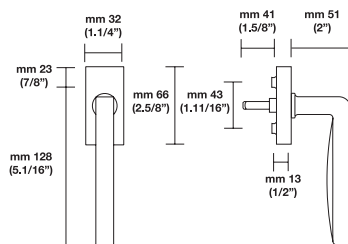

Window handle/Maniglia per finestra

H 361 F RS²

Movement 4 click positions