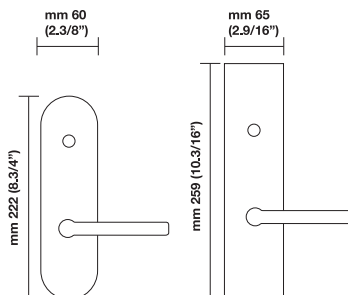

Escutcheon options/Opzioni

EP ER

To order Valli&Valli products, informations should be specified in the same sequence as the example given:

1.Lever/Knob	2.Trim options	3.Function	4.Finish	5.Handing	6.Backset	7.Miscellaneous
HXXX	RP	ML XX	03	RH	2.1/2"	2.1/4" thick

For small rosette, please specify RS/RSQ (45 mm rosette). RS pricing is the same as RP/RT pricing. Privacy RS also requires 105 RSP when ordering. RQ (2.9/16" rosette) for standard 2.1/8" cross bore. RSQ pricing is the same as RQ. Privacy RSQ also requires 105 RSQ when ordering. ET/EP = 03-26 Standard Finish, ER = 15-26-26D Standard Finish. Conversion from metric to US measurement are approximate.

Valli&Valli (U.S.A.) Inc.

Headquarter/Showroom

Valli&Valli (U.S.A.) Inc.
22 West 21st Street
6th Floor
New York, NY 10010
Tel. (212) 326 8811
Fax (212) 326 8816
Toll Free (877) 326 2565
Toll Free (800) 423 7161
E-mail: sales@vallivalli-us.com
E-mail: w.sales@vallivalli-us.com

Warehouse

Valli&Valli (U.S.A.) Inc.
100 Commerce Way, Suite 2
Hackensack, NJ 07601
Tel. (973) 249 0085
Fax (973) 249 0135

ASSA ABLOY, the global leader
in door opening solutions