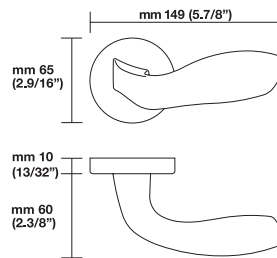

### Trim Options

RP= standard plain style rosette  
EP= plain style long escutcheon plates  
ER= rectangular style long escutcheon plates

### Sizes/Misure

<b>1.Lever/Knob</b>	<b>2.Trim options</b>	<b>3.Function</b>	<b>4.Finish</b>	<b>5.Handing</b>	<b>6.Backset</b>	<b>7.Miscellaneous</b>
HXXX	RP	ML XX	03	RH	2.1/2"	2.1/4" thick

For small rosette, please specify RS/RSQ (45 mm rosette). RS pricing is the same as RP/RT pricing. Privacy RS also requires 105 RSP when ordering.  
RQ (2.9/16" rosette) for standard 2.1/8" cross bore. RSQ pricing is the same as RQ. Privacy RSQ also requires 105 RSQ when ordering.  
ET/EP = 03-26 Standard Finish, ER = 15-26-26D Standard Finish.  
Conversion from metric to US measurement are approximate.