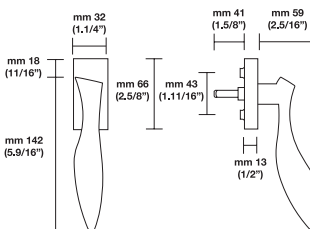

H 354 Serie Fog Duemilaquattro

design Frank O. Gehry

Finish

26 **RP**

26D **RP**

Finish

26 **EP**
ER

26D **EP**
ER

Product Submittal

Custom finishes available
Spring assist built in rosette
Passage, privacy, dummy, multipoint, mortise hardware available
Accommodates all standard and some custom backset dimensions
A complete selection of other matching hardware may be available

Finishes

26= Polished Chrome
26D= Polished/Satin Chrome

Functions

PGE= passage
PCY= privacy
DMY= dummy
ML-F= mortise lock
MULTI-POINT TRIM

Trim Options

RP= standard plain style rosette
EP= plain style long escutcheon plates
ER= rectangular style long escutcheon plates

Sizes/Misure

Window handle/Maniglia per finestra

H 354 F RS²

Movement 4 click positions

Escutcheon options/Opzioni

Valli&Valli (U.S.A.) Inc.

Headquarter/Showroom
Valli&Valli (U.S.A.) Inc.
22 West 21st Street
6th Floor
New York, NY 10010
Tel. (212) 326 8811
Fax (212) 326 8816
Toll Free (877) 326 2565
Toll Free (800) 423 7161
E-mail: sales@vallivalli-us.com
E-mail: w.sales@vallivalli-us.com

Warehouse
Valli&Valli (U.S.A.) Inc.
100 Commerce Way, Suite 2
Hackensack, NJ 07601
Tel. (973) 249 0085
Fax (973) 249 0135

To order Valli&Valli products, informations should be specified in the same sequence as the example given:

1.Lever/Knob	2.Trim options	3.Function	4.Finish	5.Handing	6.Backset	7.Miscellaneous
HXXX	RP	ML XX	03	RH	2.1/2"	2.1/4" thick