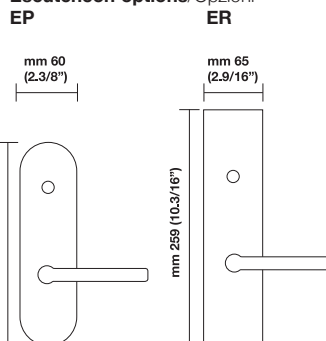

Escutcheon options/Opzioni

Valli&Valli (U.S.A.) Inc.

Headquarter/Showroom
Valli&Valli (U.S.A.) Inc.
22 West 21st Street
6th Floor
New York, NY 10010
Tel. (212) 326 8811
Fax (212) 326 8816
Toll Free (877) 326 2565
Toll Free (800) 423 7161
E-mail: sales@vallivalli-us.com
E-mail: w.sales@vallivalli-us.com

Warehouse
Valli&Valli (U.S.A.) Inc.
100 Commerce Way, Suite 2
Hackensack, NJ 07601
Tel. (973) 249 0085
Fax (973) 249 0135

To order Valli&Valli products, informations should be specified in the same sequence as the example given:

1.Lever/Knob	2.Trim options	3.Function	4.Finish	5.Handing	6.Backset	7.Miscellaneous
HXXX	RP	ML XX	03	RH	2.1/2"	2.1/4" thick

For small rosette, please specify RS/RSQ (45 mm rosette). RS pricing is the same as RP/RT pricing. Privacy RS also requires 105 RSP when ordering.
RQ (2.9/16" rosette) for standard 2.1/8" cross bore. RSQ pricing is the same as RQ. Privacy RSQ also requires 105 RSQ when ordering.
ET/EP = 03-26 Standard Finish, ER = 15-26-26D Standard Finish.
Conversion from metric to US measurement are approximate.

ASSA ABLOY, the global leader
in door opening solutions