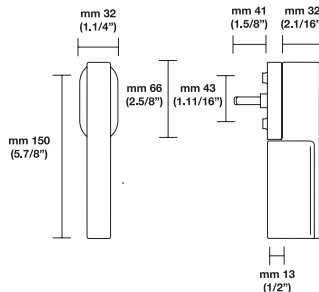

Window handle/Maniglia per finestra

H 344 F RS²

Movement 4 click positions

Valli&Valli (U.S.A.) Inc.

Headquarter/Showroom

Valli&Valli (U.S.A.) Inc.
22 West 21st Street
6th Floor
New York, NY 10010
Tel. (212) 326 8811
Fax (212) 326 8816
Toll Free (877) 326 2565
Toll Free (800) 423 7161
E-mail: sales@vallivalli-us.com
E-mail: w.sales@vallivalli-us.com

Warehouse

Valli&Valli (U.S.A.) Inc.
100 Commerce Way, Suite 2
Hackensack, NJ 07601
Tel. (973) 249 0085
Fax (973) 249 0135

To order Valli&Valli products, informations should be specified in the same sequence as the example given:

1.Lever/Knob	2.Trim options	3.Function	4.Finish	5.Handing	6.Backset	7.Miscellaneous
HXXX	RP	ML XX	03	RH	2.1/2"	2.1/4" thick

For small rosette, please specify RS/RSQ (45 mm rosette). RS pricing is the same as RP/RT pricing. Privacy RS also requires 105 RSP when ordering.

RQ (2.9/16" rosette) for standard 2.1/8" cross bore. RSQ pricing is the same as RQ. Privacy RSQ also requires 105 RSQ when ordering.

ET/EP = 03-26 Standard Finish, ER = 15-26-26D Standard Finish.

Conversion from metric to US measurement are approximate.

ASSA ABLOY, the global leader
in door opening solutions