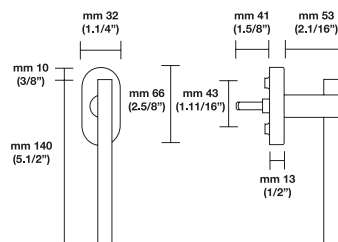

Window handle/Maniglia per finestra

H 343 F RS²

Movement 4 click positions