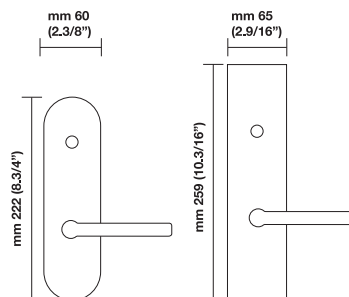

Escutcheon options/Opzioni

EP ER

Finish

06B	RP	RQ
14	RP	RQ
15	RP	RQ
26	RP	RQ
26D	RP	RQ

Finish

15	EP	ER
26	EP	ER
26D	EP	ER

To order Valli&Valli products, informations should be specified in the same sequence as the example given:

1.Lever/Knob	2.Trim options	3.Function	4.Finish	5.Handing	6.Backset	7.Miscellaneous
HXXX	RP	ML XX	03	RH	2.1/2"	2.1/4" thick

For small rosette, please specify RS/RSQ (45 mm rosette). RS pricing is the same as RP/RT pricing. Privacy RS also requires 105 RSP when ordering. RQ (2.9/16" rosette) for standard 2.1/8" cross bore. RSQ pricing is the same as RQ. Privacy RSQ also requires 105 RSQ when ordering. ET/EP = 03-26 Standard Finish, ER = 15-26-26D Standard Finish. Conversion from metric to US measurement are approximate.

Valli&Valli (U.S.A.) Inc.

Headquarter/Showroom
Valli&Valli (U.S.A.) Inc.
22 West 21st Street
6th Floor
New York, NY 10010
Tel. (212) 326 8811
Fax (212) 326 8816
Toll Free (877) 326 2565
Toll Free (800) 423 7161
E-mail: sales@vallivalli-us.com
E-mail: w.sales@vallivalli-us.com

Warehouse
Valli&Valli (U.S.A.) Inc.
100 Commerce Way, Suite 2
Hackensack, NJ 07601
Tel. (973) 249 0085
Fax (973) 249 0135

ASSA ABLOY, the global leader
in door opening solutions