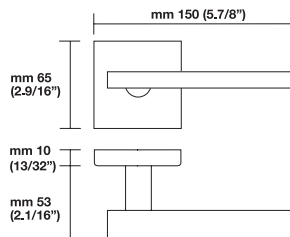

### Trim Options

RP= standard plain style rosette  
RQ= standard square style rosette  
EP= plain style long escutcheon plates  
ER= rectangular style long escutcheon plates

### Sizes/Misure

For small rosette, please specify RS/RSQ (45 mm rosette). RS pricing is the same as RP/RT pricing. Privacy RS also requires 105 RSP when ordering. RQ (2.9/16" rosette) for standard 2.1/8" cross bore. RSQ pricing is the same as RQ. Privacy RSQ also requires 105 RSQ when ordering. ET/EP = 03-26 Standard Finish, ER = 15-26-26D Standard Finish. Conversion from metric to US measurement are approximate.