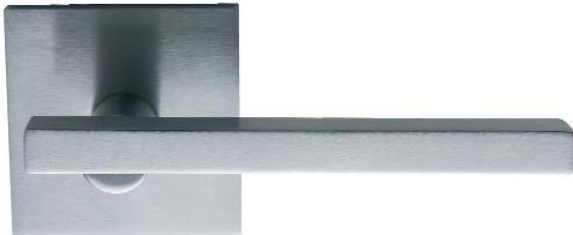

## Product Submittal

Custom finishes available  
Spring assist built in rosette  
Passage, privacy, dummy, multipoint, mortise hardware available  
Accommodates all standard and some custom backset dimensions  
A complete selection of other matching hardware may be available