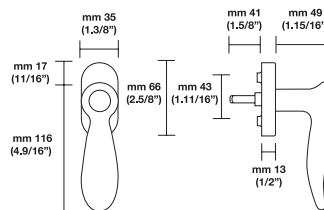

Window Handle/Maniglia per finestra

H 334 F RS²

Movement 4 click positions