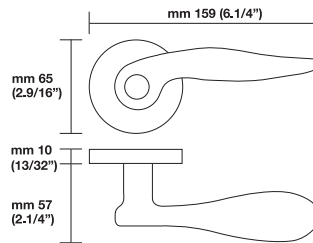

Sizes/Misure