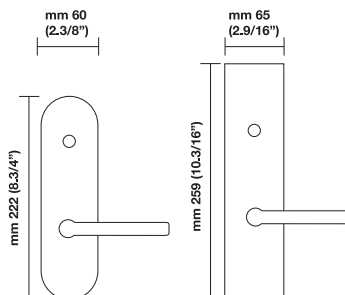

#### H 334 F RS<sup>2</sup>

Movement 4 click positions

Finish	Trim	Option
03	EP	
26D	EP	
	ER	

#### ER

To order Valli&Valli products, informations should be specified in the same sequence as the example given:

1.Lever/Knob	2.Trim options	3.Function	4.Finish	5.Handing	6.Backset	7.Miscellaneous
HXXX	RP	ML XX	03	RH	2.1/2"	2.1/4" thick

For small rosette, please specify RS/RSQ (45 mm rosette). RS pricing is the same as RP/RT pricing. Privacy RS also requires 105 RSP when ordering.  
 RQ (2.9/16" rosette) for standard 2.1/8" cross bore. RSQ pricing is the same as RQ. Privacy RSQ also requires 105 RSQ when ordering.  
 ET/EP = 03-26 Standard Finish, ER = 15-26-26D Standard Finish.  
 Conversion from metric to US measurement are approximate.