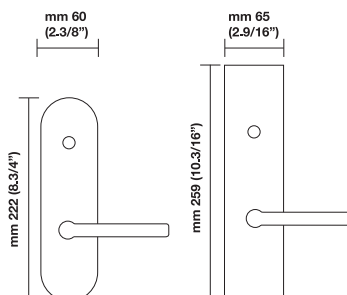

Trim Options

RP= standard plain style rosette
 EP= plain style long escutcheon plates
 ER= rectangular style long escutcheon plates

Sizes/Misure

Finish

03 ¹	RP
03D ¹	RP
14 ¹	RP
15 ¹	RP
26	RP
26D	RP

Finish

03 ¹	EP	
03D ¹	EP	
15 ¹	EP	ER
26	EP	ER
26D	EP	ER

¹ Not currently in production. Available for minimum

Window handle/Maniglia per finestra

H 330 F RS²

Movement 4 click positions

Escutcheon options/Opzioni

EP ER

Valli&Valli (U.S.A.) Inc.

Headquarter/Showroom

1.Lever/Knob	2.Trim options	3.Function	4.Finish	5.Handing	6.Backset	7.Miscellaneous
HXXX	RP	ML XX	03	RH	2.1/2"	2.1/4" thick

For small rosette, please specify RS/RSQ (45 mm rosette). RS pricing is the same as RP/RT pricing. Privacy RS also requires 105 RSP when ordering.

RQ (2.9/16" rosette) for standard 2.1/8" cross bore. RSQ pricing is the same as RQ. Privacy RSQ also requires 105 RSQ when ordering.

ET/EP = 03-26 Standard Finish, ER = 15-26-26D Standard Finish.

Conversion from metric to US measurement are approximate.