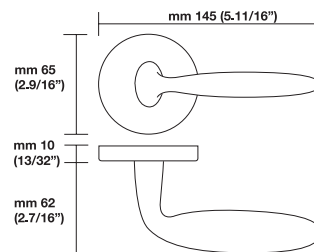

Finishes

03= Polished Brass
 03D= Satin Brass
 14= Polished Nickel
 15= Satin Nickel
 26= Polished Chrome
 26D= Satin Chrome

Functions

PGE= passage
 PCY= privacy
 DMY= dummy
 ML-F= mortise lock
 MULTI-POINT TRIM

Trim Options

RP= standard plain style rosette
 EP= plain style long escutcheon plates
 ER= rectangular style long escutcheon plates

Sizes/Misure

Finish

03 ¹	RP
03D ¹	RP
14 ¹	RP
15 ¹	RP
26	RP
26D	RP

Finish

03 ¹	EP	
03D ¹	EP	
15 ¹	EP	ER
26	EP	ER
26D	EP	ER

1.Lever/Knob	2.Trim options	3.Function	4.Finish	5.Handing	6.Backset	7.Miscellaneous
HXXX	RP	ML XX	03	RH	2.1/2"	2.1/4" thick

For small rosette, please specify RS/RSQ (45 mm rosette). RS pricing is the same as RP/RT pricing. Privacy RS also requires 105 RSP when ordering.

RQ (2.9/16" rosette) for standard 2.1/8" cross bore. RSQ pricing is the same as RQ. Privacy RSQ also requires 105 RSQ when ordering.

ET/EP = 03-26 Standard Finish, ER = 15-26-26D Standard Finish.

Conversion from metric to US measurement are approximate.