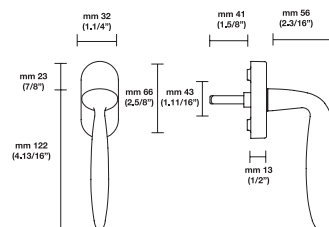

Trim Options

RP= standard plain style rosette
 EP= plain style long escutcheon plates
 ER= rectangular style long escutcheon plates

Sizes/Misure

Finish

03 ¹	RP
03D ¹	RP
14 ¹	RP
15 ¹	RP
26	RP
26D	RP

Finish

03 ¹	EP	
03D ¹	EP	
15 ¹	EP	ER
26	EP	ER
26D	EP	ER

¹ Not currently in production. Available for minimum

Window handle/Maniglia per finestra

H 330 F RS²

Movement 4 click positions

Escutcheon options/Opzioni

EP ER

Valli&Valli (U.S.A.) Inc.

Headquarter/Showroom

1.Lever/Knob	2.Trim options	3.Function	4.Finish	5.Handing	6.Backset	7.Miscellaneous
HXXX	RP	ML XX	03	RH	2.1/2"	2.1/4" thick

For small rosette, please specify RS/RSQ (45 mm rosette). RS pricing is the same as RP/RT pricing. Privacy RS also requires 105 RSP when ordering.

RQ (2.9/16" rosette) for standard 2.1/8" cross bore. RSQ pricing is the same as RQ. Privacy RSQ also requires 105 RSQ when ordering.

ET/EP = 03-26 Standard Finish, ER = 15-26-26D Standard Finish.

Conversion from metric to US measurement are approximate.