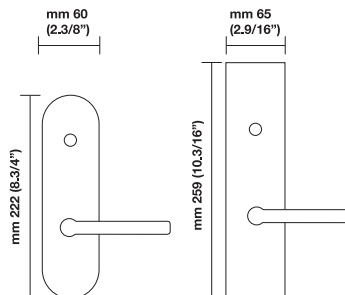

Escutcheon options/Opzioni

EP

ER

To order Valli&Valli products, informations should be specified in the same sequence as the example given:

1.Lever/Knob HXXX **2.Trim options** RP **3.Function** ML XX **4.Finish** 03 **5.Handing** RH **6.Backset** 2.1/2" **7.Miscellaneous** 2.1/4" thick

For small rosette, please specify RS/RSQ (45 mm rosette). RS pricing is the same as RP/RT pricing. Privacy RS also requires 105 RSP when ordering. RQ (2.9/16" rosette) for standard 2.1/8" cross bore. RSQ pricing is the same as RQ. Privacy RSQ also requires 105 RSQ when ordering. ET/EP = 03-26 Standard Finish, ER = 15-26-26D Standard Finish. Conversion from metric to US measurement are approximate.

Valli&Valli (U.S.A.) Inc.

Headquarter/Showroom
Valli&Valli (U.S.A.) Inc.
22 West 21st Street
6th Floor
New York, NY 10010
Tel. (212) 326 8811
Fax (212) 326 8816
Toll Free (877) 326 2565
Toll Free (800) 423 7161
E-mail: sales@vallivalli-us.com
E-mail: w.sales@vallivalli-us.com

Warehouse
Valli&Valli (U.S.A.) Inc.
100 Commerce Way, Suite 2
Hackensack, NJ 07601
Tel. (973) 249 0085
Fax (973) 249 0135

ASSA ABLOY, the global leader
in door opening solutions