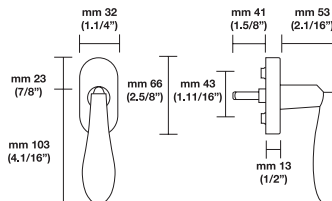

Window handle/Maniglia per finestra

H 317 F RS²

Movement 4 click positions