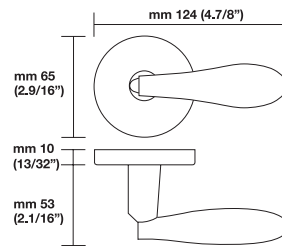

### Trim Options

RP= standard plain style rosette  
EP= plain style long escutcheon plates  
ER= rectangular style long escutcheon plates

### Sizes/Misure

For small rosette, please specify RS/RSQ (45 mm rosette). RS pricing is the same as RP/RT pricing. Privacy RS also requires 105 RSP when ordering. RQ (2.9/16" rosette) for standard 2.1/8" cross bore. RSQ pricing is the same as RQ. Privacy RSQ also requires 105 RSQ when ordering. ET/EP = 03-26 Standard Finish, ER = 15-26-26D Standard Finish. Conversion from metric to US measurement are approximate.