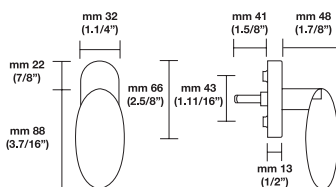

H 315 Serie G Novanta

design Pierluigi Cerrì

Material Brass/Materiale Ottone

Finish

03/22

RP

26/22

RP

Finish

03/22

EP

26/22

EP

ER

Product Submittal

Custom finishes available
Spring assist built in rosette
Passage, privacy, dummy, multipoint, mortise hardware available
Accommodates all standard and some custom backset dimensions
A complete selection of other matching hardware may be available

Finishes

03= Polished Brass
22= White Enamel
26= Polished Chrome

Functions

PGE= passage
PCY= privacy
DMY= dummy
ML-F= mortise lock
MULTI-POINT TRIM

Trim Options

RP= standard plain style rosette
EP= plain style long escutcheon plates
ER= rectangular style long escutcheon plates

Sizes/Misure

Window handle/Maniglia per finestra

H 315 F RS²

Movement 4 click positions

Escutcheon options/Opzioni

EP

ER

To order Valli&Valli products, informations should be specified in the same sequence as the example given:

1.Lever/Knob

HXXX

2.Trim options

RP

3.Function

ML XX

4.Finish

03

5.Handing

RH

6.Backset

2.1/2"

7.Miscellaneous

2.1/4" thick

For small rosette, please specify RS/RSQ (45 mm rosette). RS pricing is the same as RP/RT pricing. Privacy RS also requires 105 RSP when ordering.

RQ (2.9/16" rosette) for standard 2.1/8" cross bore. RSQ pricing is the same as RQ. Privacy RSQ also requires 105 RSQ when ordering.

ET/EP = 03-26 Standard Finish, ER = 15-26-26D Standard Finish.

Conversion from metric to US measurement are approximate.

Valli&Valli (U.S.A.) Inc.

Headquarter/Showroom

Valli&Valli (U.S.A.) Inc.
22 West 21st Street
6th Floor
New York, NY 10010
Tel. (212) 326 8811
Fax (212) 326 8816
Toll Free (877) 326 2565
Toll Free (800) 423 7161
E-mail: sales@vallivalli-us.com
E-mail: w.sales@vallivalli-us.com

Warehouse