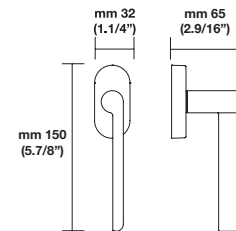

H 1054 Serie WW

design Valli Workshop

Material Brass/Materiale Ottone

Finish

	03M	RP	RQ
	15	RP	RQ
	26	RP	RQ

Finish

	15	EP	ER
	26	EP	ER

Product Submittal

Finishes

03M= Matt Polished Brass
15= Satin Nickel
26= Polished Chrome

Functions

PGE= passage
PCY= privacy
DMY= dummy
ML-F= mortise lock
MULTI-POINT TRIM

Trim Options

RP= standard plain style rosette
RQ= standard square style rosette
EP= plain style escutcheon plates
ER= rectangular style long escutcheon plates

Sizes/Misure

Window handle/Maniglia per finestra

H 1054 F RS¹

Movement 4 click positions

Escutcheon options/Opzioni

EP ER

To order Valli&Valli products, informations should be specified in the same sequence as the example given:

1.Lever/Knob	2.Trim options	3.Function	4.Finish	5.Handing	6.Backset	7.Miscellaneous
HXXX	RP	ML XX	03	RH	2.1/2"	2.1/4" thick

For small rosette, please specify RS/RSQ (45 mm rosette). RS pricing is the same as RP/RT pricing. Privacy RS also requires 105 RSP when ordering.
RQ (2.9/16" rosette) for standard 2.1/8" cross bore. RSQ pricing is the same as RQ. Privacy RSQ also requires 105 RSQ when ordering.
ET/EP = 03-26 Standard Finish, ER = 15-26-26D Standard Finish.
Conversion from metric to US measurement are approximate.