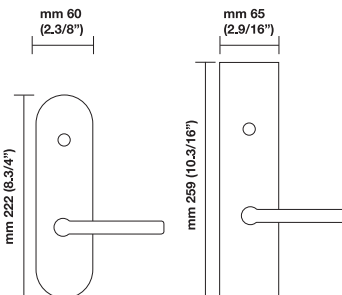

Finishes

03M= Matt Polished Brass
15= Satin Nickel
26= Polished Chrome

Functions

PGE= passage
PCY= privacy
DMY= dummy
ML-F= mortise lock
MULTI-POINT TRIM

Trim Options

RP= standard plain style rosette
RQ= standard square style rosette
EP= plain style escutcheon plates
ER= rectangular style long escutcheon plates

Sizes/Misure

Window handle/Maniglia per finestra

H 1054 F RS¹

Movement 4 click positions

Escutcheon options/Opzioni

EP ER

To order Valli&Valli products, informations should be specified in the same sequence as the example given:

1.Lever/Knob	2.Trim options	3.Function	4.Finish	5.Handing	6.Backset	7.Miscellaneous
HXXX	RP	ML XX	03	RH	2.1/2"	2.1/4" thick

For small rosette, please specify RS/RSQ (45 mm rosette). RS pricing is the same as RP/RT pricing. Privacy RS also requires 105 RSP when ordering.
RQ (2.9/16" rosette) for standard 2.1/8" cross bore. RSQ pricing is the same as RQ. Privacy RSQ also requires 105 RSQ when ordering.
ET/EP = 03-26 Standard Finish, ER = 15-26-26D Standard Finish.
Conversion from metric to US measurement are approximate.