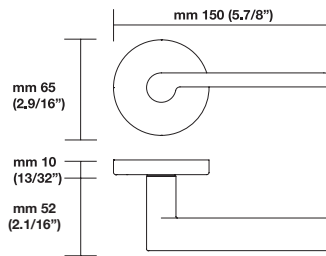

Finishes

03M= Matt Polished Brass
15= Satin Nickel
26= Polished Chrome

Functions

PGE= passage
PCY= privacy
DMY= dummy
ML-F= mortise lock
MULTI-POINT TRIM

Trim Options

RP= standard plain style rosette
RQ= standard square style rosette
EP= plain style escutcheon plates
ER= rectangular style long escutcheon plates

Sizes/Misure

Window handle/Maniglia per finestra

H 1054 F RS¹

Movement 4 click positions

Escutcheon options/Opzioni

EP ER

To order Valli&Valli products, informations should be specified in the same sequence as the example given:

1.Lever/Knob	2.Trim options	3.Function	4.Finish	5.Handing	6.Backset	7.Miscellaneous
HXXX	RP	ML XX	03	RH	2.1/2"	2.1/4" thick

For small rosette, please specify RS/RSQ (45 mm rosette). RS pricing is the same as RP/RT pricing. Privacy RS also requires 105 RSP when ordering.
RQ (2.9/16" rosette) for standard 2.1/8" cross bore. RSQ pricing is the same as RQ. Privacy RSQ also requires 105 RSQ when ordering.
ET/EP = 03-26 Standard Finish, ER = 15-26-26D Standard Finish.
Conversion from metric to US measurement are approximate.