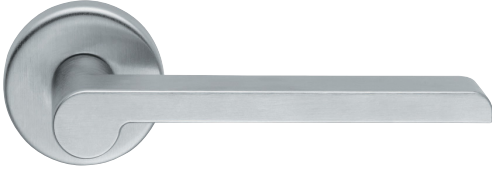

H 1054 Serie WW

design Valli Workshop

Material Brass/Materiale Ottone

Finish

	03M	RP	RQ
	15	RP	RQ
	26	RP	RQ

Finish

	15	EP	ER
	26	EP	ER

Product Submittal

Valli&Valli

ASSA ABLOY

Custom finishes available
Spring assist built in rosette
Passage, privacy, dummy, multipoint, mortise hardware available
Accommodates all standard and some custom backset dimensions
A complete selection of other matching hardware may be available

Finishes

03M= Matt Polished Brass
15= Satin Nickel
26= Polished Chrome

Functions

PGE= passage
PCY= privacy
DMY= dummy
ML-F= mortise lock
MULTI-POINT TRIM

Trim Options

RP= standard plain style rosette
RQ= standard square style rosette
EP= plain style escutcheon plates
ER= rectangular style long escutcheon plates