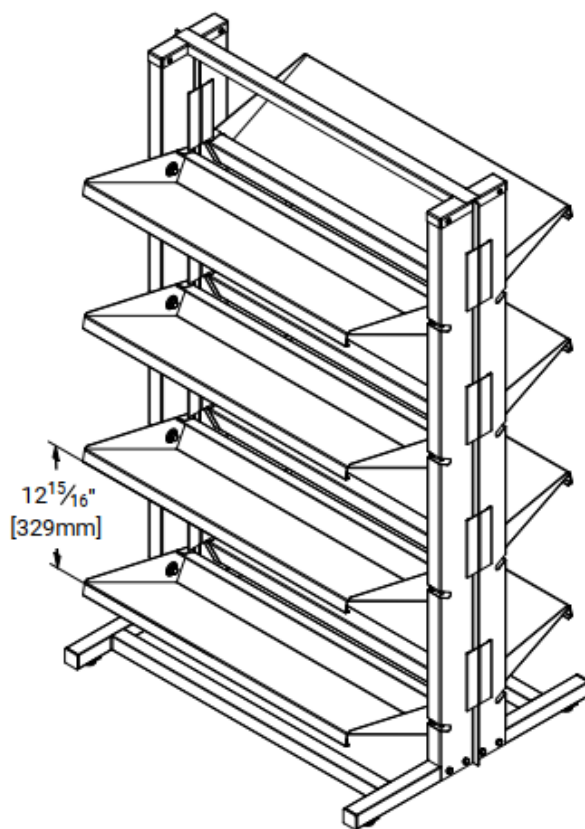

#### Material

Boot Rack Post: 16Ga (Galv)

Shelf Body: 18Ga (Galv)

Boot Rack Frame: 1 1/2" x 1 1/2" Tubing (Galv)

Top Stretcher: 16Ga (Galv)

Top Stretcher Post Cap: 20Ga (Galv)

Width	34" Unit	48" Unit
Post to Post	34" [864mm]	48" [1219mm]
Shelf	32" [813mm]	46" [1168mm]
Overall	36 13/16" [935mm]	50 13/16" [1291mm]