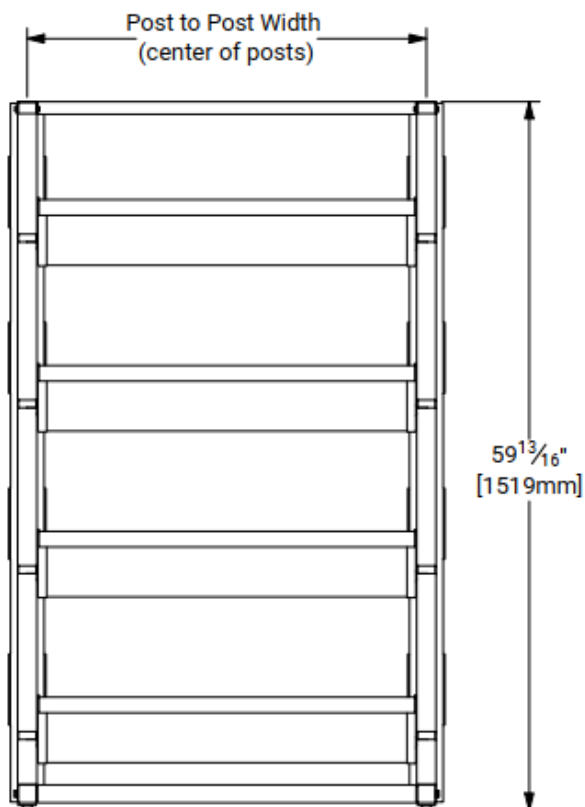

#### Material

Boot Rack Post: 16Ga (Galv)

Shelf Body: 18Ga (Galv)

Boot Rack Frame: 1 1/2" x 1 1/2" Tubing (Galv)

Top Stretcher: 16Ga (Galv)

Top Stretcher Post Cap: 20Ga (Galv)

Width	34" Unit	48" Unit
Post to Post	34" [864mm]	48" [1219mm]
Shelf	32" [813mm]	46" [1168mm]
Overall	36 13/16" [935mm]	50 13/16" [1291mm]