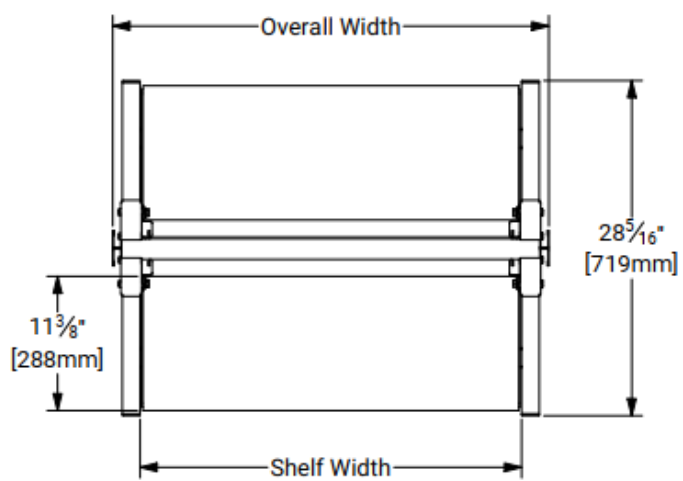

### Floor Boot Rack

#### Material

Boot Rack Post: 16Ga (Galv)

Shelf Body: 18Ga (Galv)

Boot Rack Frame: 1 1/2" x 1 1/2" Tubing (Galv)

Top Stretcher: 16Ga (Galv)

Top Stretcher Post Cap: 20Ga (Galv)

Width	34" Unit	48" Unit
Post to Post	34" [864mm]	48" [1219mm]
Shelf	32" [813mm]	46" [1168mm]
Overall	36 13/16" [935mm]	50 13/16" [1291mm]