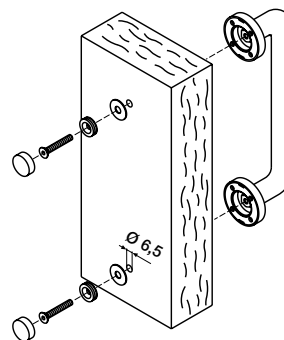

# Door pulls application

X 0522

For installing a single pull handle with screw covering rosettes on a glass door, thickness 8 -12 mm, for items.

**K 1210 - K 1188**

X 0523

For installing a pair of pull handles with screw covering rosettes on a wooden door, thickness 45 - 55 mm 55-65 mm, for items.

**K 1210 - K 1188**

X 0524

For installing a pair of pull handles with screw covering rosettes on a glass door, thickness 8 -12 mm, for items.

**K 1210 - K 1188**

X 0525

For installing a single pull handle with screw covering rosettes on a wooden door, thickness 45 - 55 mm 55-65 mm, for items.

**K 1210 - K 1188**

X 0526

For installing a single pull handle with screw covering rosettes on a wooden door, or on a masonry wall using a brass anchor screw, for items.

**K 1210 - K 1188**

X 0527

For installing a single pull handle without screw covering rosettes on a glass door, thickness 8 -12 mm, for items.