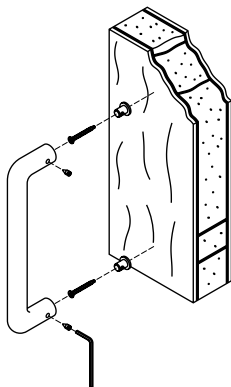

# Door pulls application

X 0528

For installing a pair of pull handles without screw covering rosettes on a wooden door, thickness 45-55 mm 55-65 mm, for items. **K 1226 - K 1228**

X 0529

For installing a pair of pull handles without screw covering rosettes on a glass door, thickness 8-12 mm, for items. **K 1226 - K 1228**

X 0530

For installing a single pull handle without screw covering rosettes on a wooden door, thickness 45-55 mm 55-65 mm, for items. **K 1226 - K 1228**

X 0531

For installing a single pull handle without screw covering rosettes on a wooden door, or on a masonry wall using a brass anchor screw, for items. **K 1226 - K 1228**

X 0544

For installing a single pull handle without screw covering rosettes on a burglary-proof steel-clad door, for items. **K 1226 - K 1228**

X 0551

For installing a single pull handle without screw covering rosettes on an aluminum door, for items. **K 1226 - K 1228**