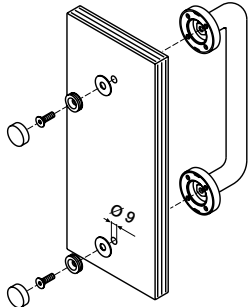

# Door pulls application

X 0522

For installing a single pull handle with screw covering rosettes on a glass door, thickness 8 -12 mm, for items.

**K 1210 - K 1188**

X 0523

For installing a pair of pull handles with screw covering rosettes on a wooden door, thickness 45 - 55 mm 55-65 mm, for items.

**K 1210 - K 1188**

X 0524

For installing a pair of pull handles with screw covering rosettes on a glass door, thickness 8 -12 mm, for items.

**K 1210 - K 1188**

X 0525

For installing a single pull handle with screw covering rosettes on a wooden door, thickness 45 - 55 mm 55-65 mm, for items.

**K 1210 - K 1188**

X 0526

For installing a single pull handle with screw covering rosettes on a wooden door, or on a masonry wall using a brass anchor screw, for items.

**K 1210 - K 1188**

X 0527

For installing a single pull handle without screw covering rosettes on a glass door, thickness 8 -12 mm, for items.