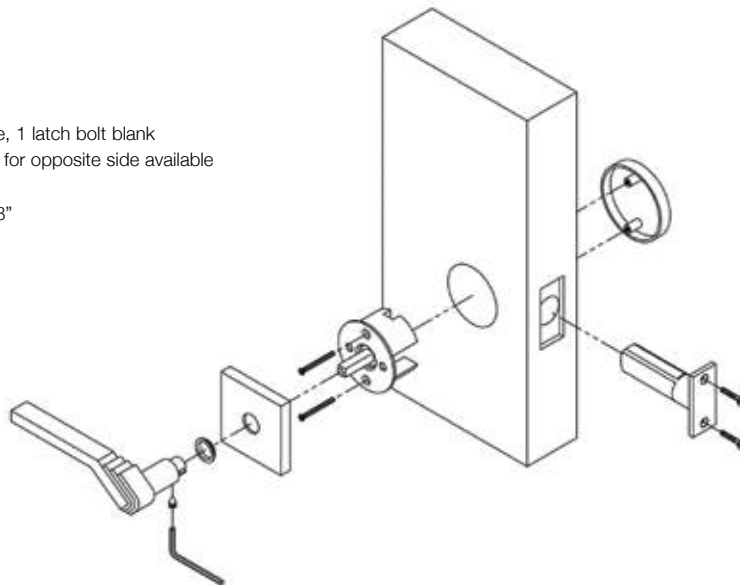

X003/2 Single RQ

Set includes: 1 underosette, 1 latch bolt blank
finished solid brass rosette for opposite side available
in 26/chrome finish
BACKSET 2.3/4" and 2.3/8"
Retail price $ 90.00