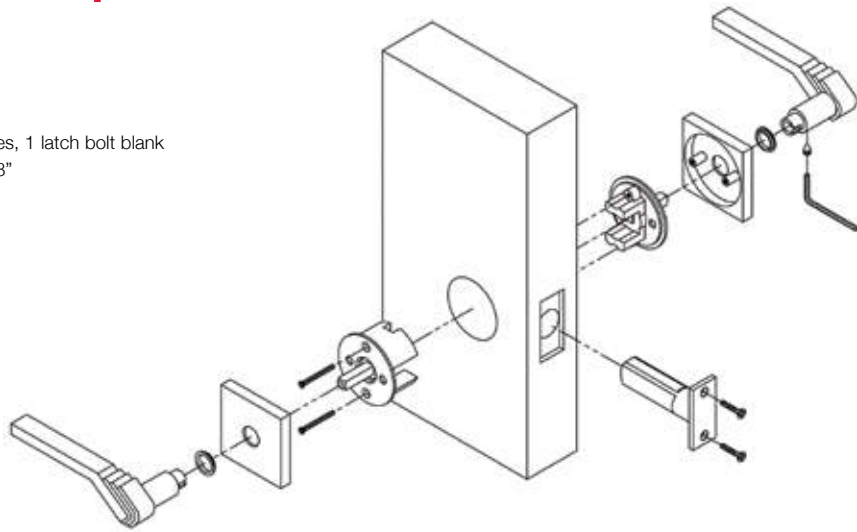

Dummy set adaptor

Square Rose – Solid Brass

X003/1 Double RQ

Set includes: 2 underosettes, 1 latch bolt blank
BACKSET 2.3/4" and 2.3/8"
Retail price $ 75.00