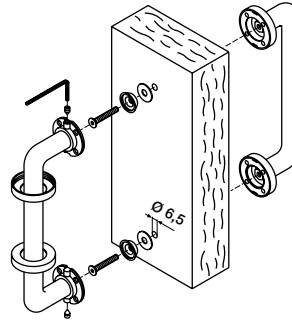

# Door pulls application

X 0522

For installing a single pull handle with screw covering rosettes on a glass door, thickness 8 -12 mm, for items.

**K 1210 - K 1188**

X 0523

For installing a pair of pull handles with screw covering rosettes on a wooden door, thickness 45 - 55 mm 55-65 mm, for items.

**K 1210 - K 1188**

X 0524

For installing a pair of pull handles with screw covering rosettes on a glass door, thickness 8 -12 mm, for items.

**K 1210 - K 1188**

X 0525

For installing a single pull handle with screw covering rosettes on a wooden door, thickness 45 - 55 mm 55-65 mm, for items.

**K 1210 - K 1188**

X 0526

For installing a single pull handle with screw covering rosettes on a wooden door, or on a masonry wall using a brass anchor screw, for items.

**K 1210 - K 1188**

X 0527

For installing a single pull handle without screw covering rosettes on a glass door, thickness 8 -12 mm, for items.