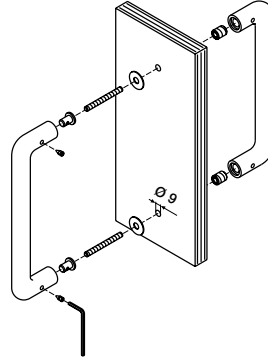

**K 1210 - K 1188**

X 0526

For installing a single pull handle with screw covering rosettes on a wooden door, or on a masonry wall using a brass anchor screw, for items.

**K 1210 - K 1188**

X 0527

For installing a single pull handle without screw covering rosettes on a glass door, thickness 8 -12 mm, for items.

# Door pulls application

X 0528

For installing a pair of pull handles without screw covering rosettes on a wooden door, thickness 45-55 mm 55-65 mm, for items. **K 1226 - K 1228**

X 0529

For installing a pair of pull handles without screw covering rosettes on a glass door, thickness 8-12 mm, for items. **K 1226 - K 1228**

X 0530

For installing a single pull handle without screw covering rosettes on a wooden door, thickness 45-55 mm 55-65 mm, for items. **K 1226 - K 1228**

X 0531

For installing a single pull handle without screw covering rosettes on a wooden door, or on a masonry wall using a brass anchor screw, for items. **K 1226 - K 1228**