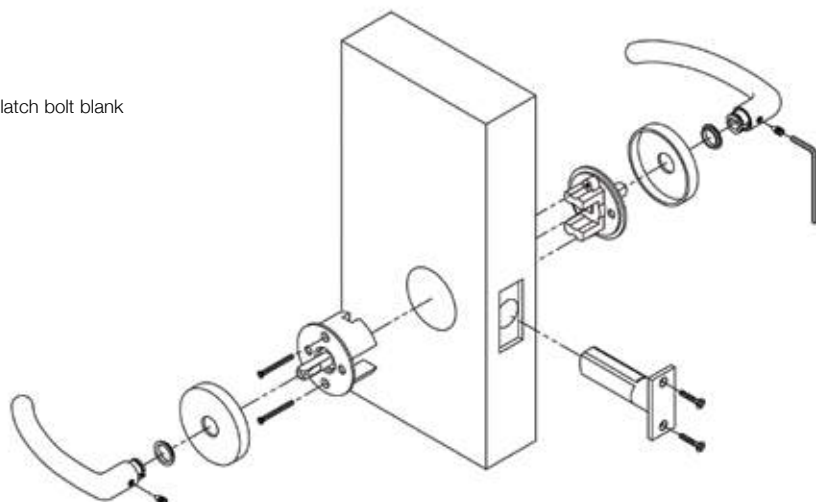

X003/1 Double RPS

Set includes: 2 underosettes, 1 latch bolt blank
BACKSET 2.3/4" and 2.3/8"
Retail price $ 75.00