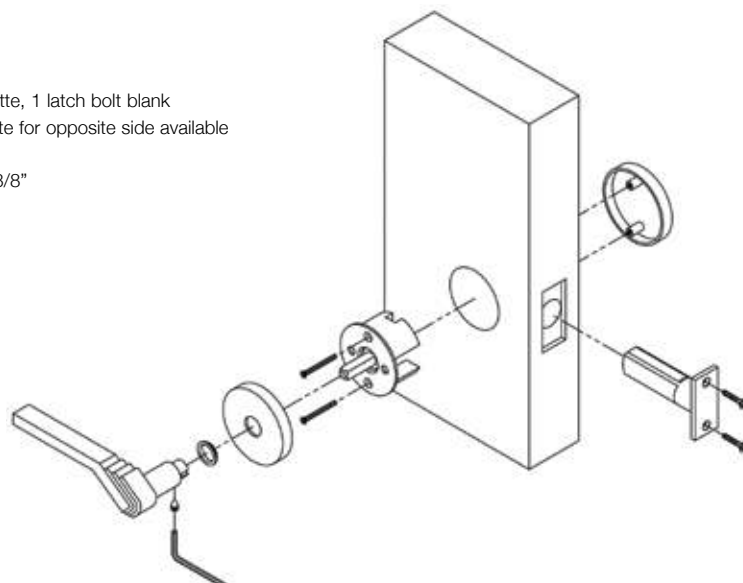

X003/2 Single RP

Set includes: 1 underosette, 1 latch bolt blank
finished solid brass rosette for opposite side available
in 26/chrome finish
BACKSET 2.3/4" and 2.3/8"
Retail price $ 90.00