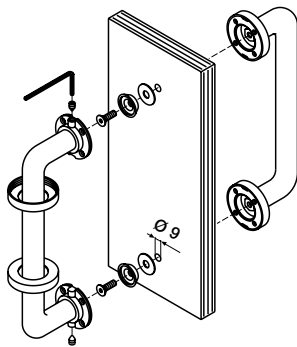

# Door pulls application

X 0522

For installing a single pull handle with screw covering rosettes on a glass door, thickness 8 -12 mm, for items.

**K 1210 - K 1188**

X 0523

For installing a pair of pull handles with screw covering rosettes on a wooden door, thickness 45 - 55 mm 55-65 mm, for items.

**K 1210 - K 1188**

X 0524

For installing a pair of pull handles with screw covering rosettes on a glass door, thickness 8 -12 mm, for items.

**K 1210 - K 1188**

X 0525

For installing a single pull handle with screw covering rosettes on a wooden door, thickness 45 - 55 mm 55-65 mm, for items.

**K 1210 - K 1188**

X 0526

For installing a single pull handle with screw covering rosettes on a wooden door, or on a masonry wall using a brass anchor screw, for items.

**K 1210 - K 1188**

X 0527

For installing a single pull handle without screw covering rosettes on a glass door, thickness 8 -12 mm, for items.