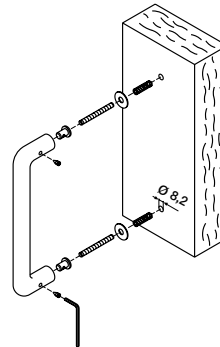

**K 1210 - K 1188**

X 0526

For installing a single pull handle with screw covering rosettes on a wooden door, or on a masonry wall using a brass anchor screw, for items.

**K 1210 - K 1188**

X 0527

For installing a single pull handle without screw covering rosettes on a glass door, thickness 8 -12 mm, for items.

# Door pulls application

X 0528

For installing a pair of pull handles without screw covering rosettes on a wooden door, thickness 45-55 mm 55-65 mm, for items. **K 1226 - K 1228**

X 0529

For installing a pair of pull handles without screw covering rosettes on a glass door, thickness 8-12 mm, for items. **K 1226 - K 1228**

X 0530

For installing a single pull handle without screw covering rosettes on a wooden door, thickness 45-55 mm 55-65 mm, for items. **K 1226 - K 1228**

X 0531

For installing a single pull handle without screw covering rosettes on a wooden door, or on a masonry wall using a brass anchor screw, for items. **K 1226 - K 1228**