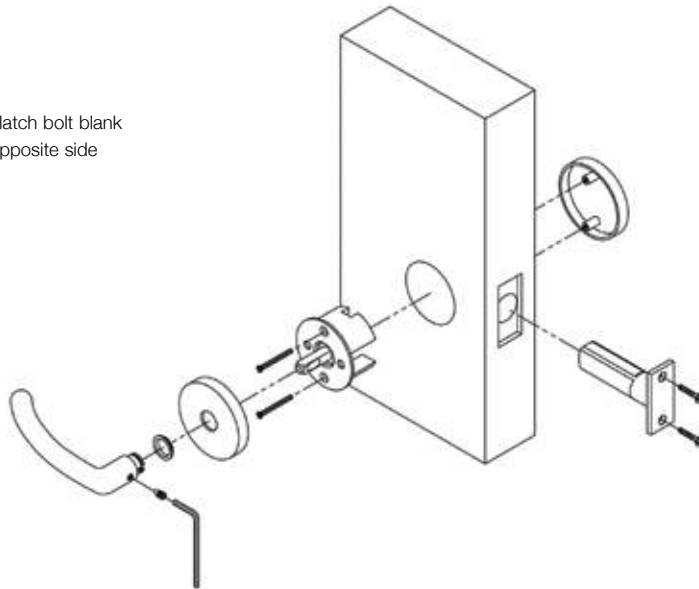

Dummy set adaptor

Round Rose - Stainless Steel

X003/2 Single RPS

Set includes: 2 underosettes, 1 latch bolt blank
finished solid brass rosette for opposite side
available in 26/chrome finish
BACKSET 2.3/4" and 2.3/8"
Retail price $ 90.00