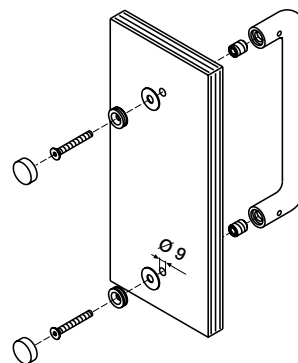

# Door pulls application

X 0522

For installing a single pull handle with screw covering rosettes on a glass door, thickness 8 -12 mm, for items.

**K 1210 - K 1188**

X 0523

For installing a pair of pull handles with screw covering rosettes on a wooden door, thickness 45 - 55 mm 55-65 mm, for items.

**K 1210 - K 1188**

X 0524

For installing a pair of pull handles with screw covering rosettes on a glass door, thickness 8 -12 mm, for items.

**K 1210 - K 1188**

X 0525

For installing a single pull handle with screw covering rosettes on a wooden door, thickness 45 - 55 mm 55-65 mm, for items.

**K 1210 - K 1188**

X 0526

For installing a single pull handle with screw covering rosettes on a wooden door, or on a masonry wall using a brass anchor screw, for items.

**K 1210 - K 1188**

X 0527

For installing a single pull handle without screw covering rosettes on a glass door, thickness 8 -12 mm, for items.

# Door pulls application

X 0528

For installing a pair of pull handles without screw covering rosettes on a wooden door, thickness 45-55 mm 55-65 mm, for items. **K 1226 - K 1228**

X 0529

For installing a pair of pull handles without screw covering rosettes on a glass door, thickness 8-12 mm, for items. **K 1226 - K 1228**