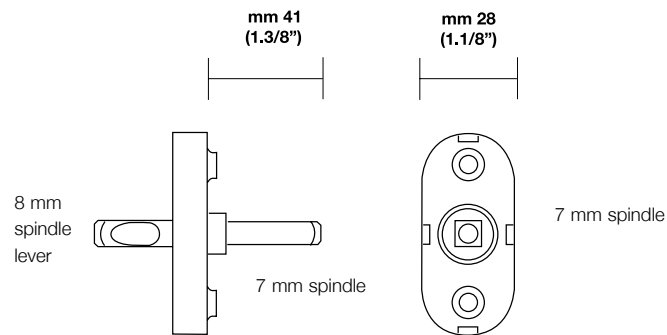

Window lever application

X 0601

Movement 4 click positions