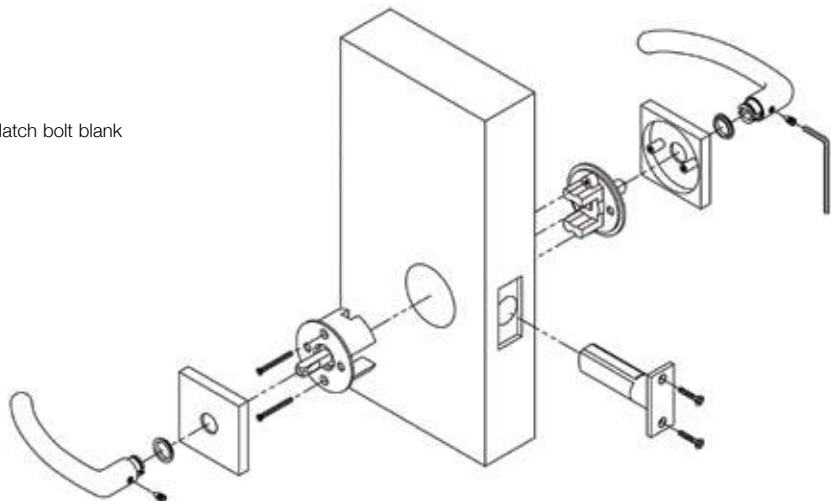

X003/1 Double RQS

Set includes: 2 underosettes, 1 latch bolt blank
BACKSET 2.3/4" and 2.3/8"
Retail price $ 75.00