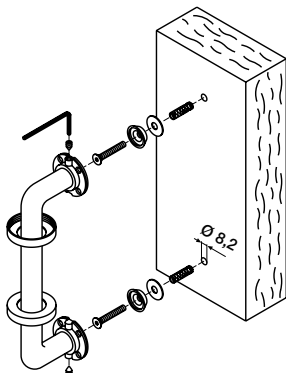

# Door pulls application

X 0522

For installing a single pull handle with screw covering rosettes on a glass door, thickness 8 -12 mm, for items.

**K 1210 - K 1188**

X 0523

For installing a pair of pull handles with screw covering rosettes on a wooden door, thickness 45 - 55 mm 55-65 mm, for items.

**K 1210 - K 1188**

X 0524

For installing a pair of pull handles with screw covering rosettes on a glass door, thickness 8 -12 mm, for items.

**K 1210 - K 1188**

X 0525

For installing a single pull handle with screw covering rosettes on a wooden door, thickness 45 - 55 mm 55-65 mm, for items.

**K 1210 - K 1188**

X 0526

For installing a single pull handle with screw covering rosettes on a wooden door, or on a masonry wall using a brass anchor screw, for items.

**K 1210 - K 1188**

X 0527

For installing a single pull handle without screw covering rosettes on a glass door, thickness 8 -12 mm, for items.