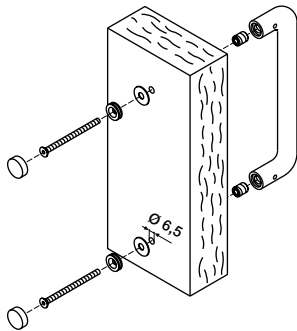

**K 1210 - K 1188**

X 0526

For installing a single pull handle with screw covering rosettes on a wooden door, or on a masonry wall using a brass anchor screw, for items.

**K 1210 - K 1188**

X 0527

For installing a single pull handle without screw covering rosettes on a glass door, thickness 8 -12 mm, for items.

# Door pulls application

X 0528

For installing a pair of pull handles without screw covering rosettes on a wooden door, thickness 45-55 mm 55-65 mm, for items. **K 1226 - K 1228**

X 0529

For installing a pair of pull handles without screw covering rosettes on a glass door, thickness 8-12 mm, for items. **K 1226 - K 1228**

X 0530

For installing a single pull handle without screw covering rosettes on a wooden door, thickness 45-55 mm 55-65 mm, for items. **K 1226 - K 1228**

X 0531

For installing a single pull handle without screw covering rosettes on a wooden door, or on a masonry wall using a brass anchor screw, for items. **K 1226 - K 1228**