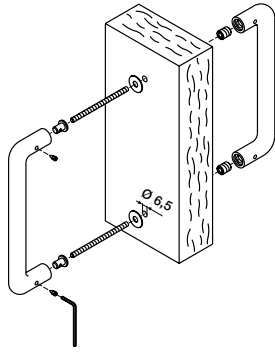

# Door pulls application

X 0522

For installing a single pull handle with screw covering rosettes on a glass door, thickness 8 -12 mm, for items.

**K 1210 - K 1188**

X 0523

For installing a pair of pull handles with screw covering rosettes on a wooden door, thickness 45 - 55 mm 55-65 mm, for items.

**K 1210 - K 1188**

X 0524

For installing a pair of pull handles with screw covering rosettes on a glass door, thickness 8 -12 mm, for items.

**K 1210 - K 1188**

X 0525

For installing a single pull handle with screw covering rosettes on a wooden door, thickness 45 - 55 mm 55-65 mm, for items.

**K 1210 - K 1188**

X 0526

For installing a single pull handle with screw covering rosettes on a wooden door, or on a masonry wall using a brass anchor screw, for items.

**K 1210 - K 1188**

X 0527

For installing a single pull handle without screw covering rosettes on a glass door, thickness 8 -12 mm, for items.

# Door pulls application

X 0528

For installing a pair of pull handles without screw covering rosettes on a wooden door, thickness 45-55 mm 55-65 mm, for items. **K 1226 - K 1228**

X 0529

For installing a pair of pull handles without screw covering rosettes on a glass door, thickness 8-12 mm, for items. **K 1226 - K 1228**