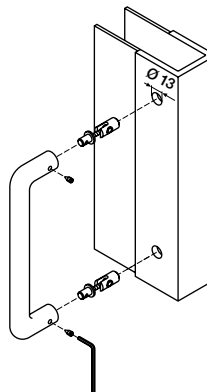

**K 1210 - K 1188**

X 0526

For installing a single pull handle with screw covering rosettes on a wooden door, or on a masonry wall using a brass anchor screw, for items.

**K 1210 - K 1188**

X 0527

For installing a single pull handle without screw covering rosettes on a glass door, thickness 8 -12 mm, for items.

# Door pulls application

X 0528

For installing a pair of pull handles without screw covering rosettes on a wooden door, thickness 45-55 mm 55-65 mm, for items. **K 1226 - K 1228**

X 0529

For installing a pair of pull handles without screw covering rosettes on a glass door, thickness 8-12 mm, for items. **K 1226 - K 1228**

X 0530

For installing a single pull handle without screw covering rosettes on a wooden door, thickness 45-55 mm 55-65 mm, for items. **K 1226 - K 1228**

X 0531

For installing a single pull handle without screw covering rosettes on a wooden door, or on a masonry wall using a brass anchor screw, for items. **K 1226 - K 1228**

X 0544

For installing a single pull handle without screw covering rosettes on a burglary-proof steel-clad door, for items. **K 1226 - K 1228**

X 0551

For installing a single pull handle without screw covering rosettes on an aluminum door, for items. **K 1226 - K 1228**