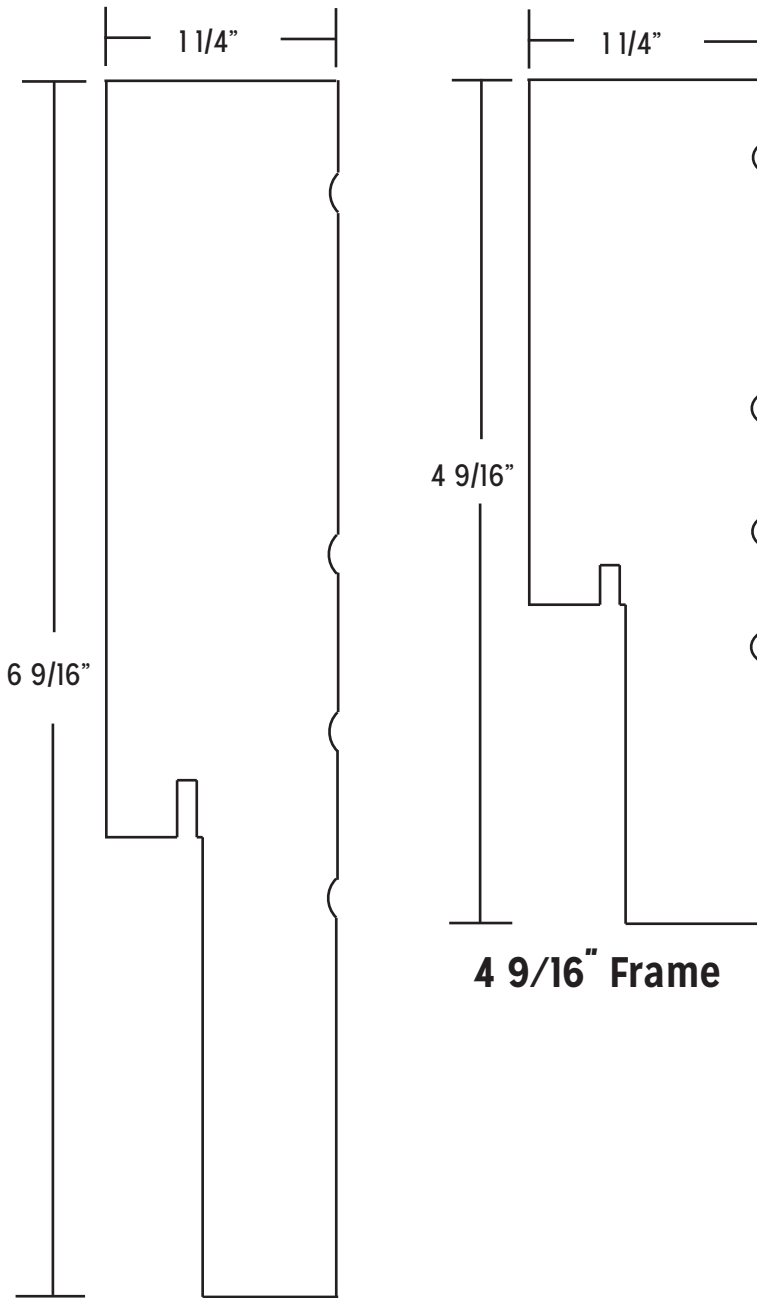

M Madero

Composite Jamb

6 9/16" Frame

4 9/16" Frame

Brickmould

Panel Stop

T Mullion Cover

T Mullion