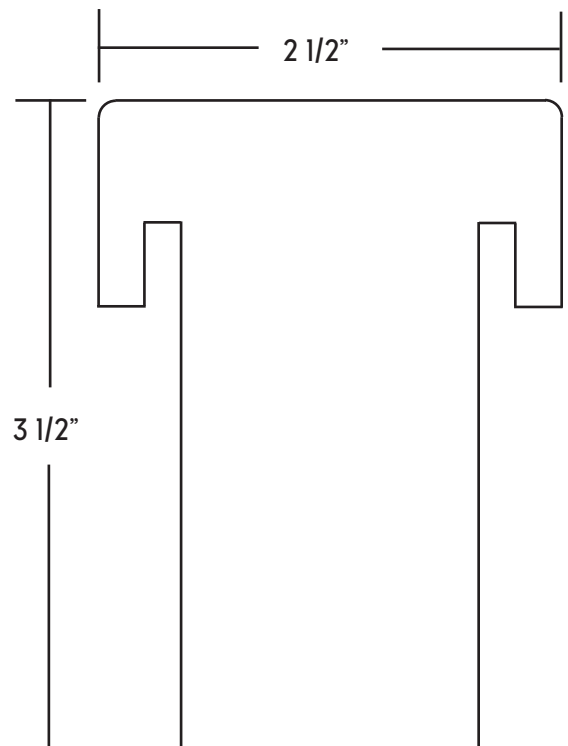

M Madero

Composite Jamb

6 9/16" Frame

4 9/16" Frame

Brickmould

Panel Stop

T Mullion Cover

T Mullion