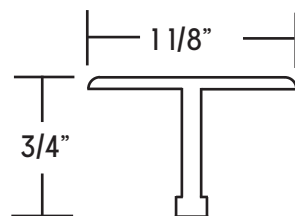

M Madero

Composite Jamb

6 9/16" Frame

4 9/16" Frame

Brickmould

Panel Stop

T Mullion Cover

T Mullion