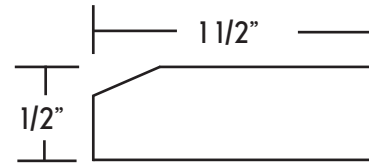

M Madero

Composite Jamb

6 9/16" Frame

4 9/16" Frame

Brickmould

Panel Stop

T Mullion Cover

T Mullion