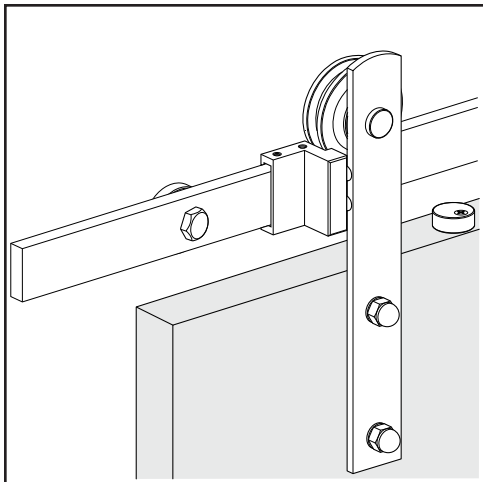

Side view:

RENIN CANADA CORP.
Brampton, Ontario
L6T 4H6 Canada

Made in PRC

renincorp.com
acmesystemsandhardware.com