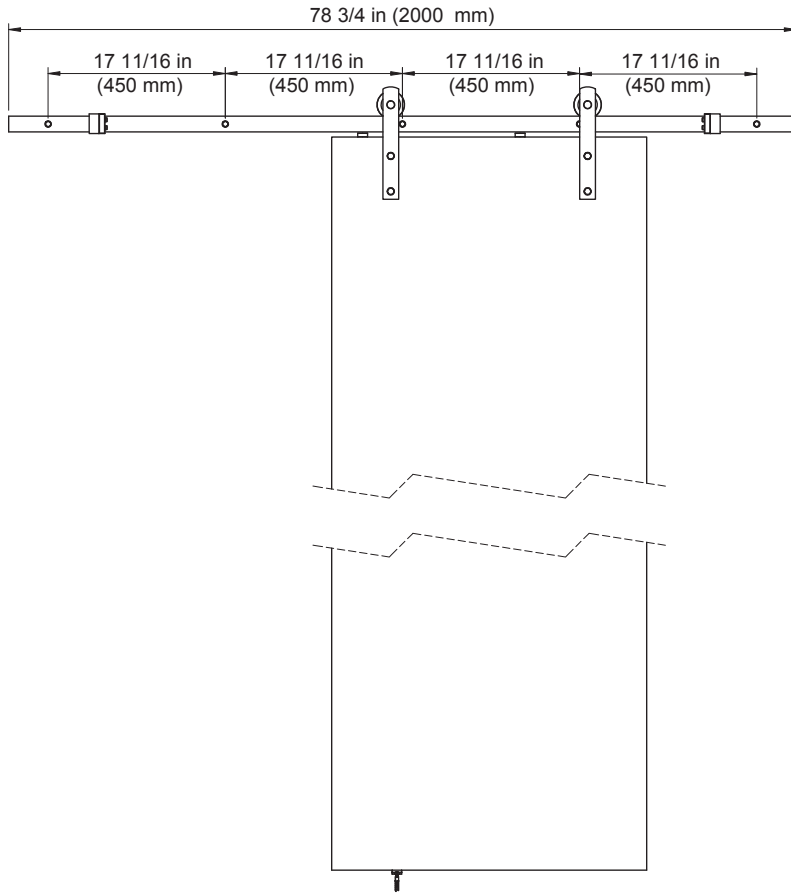

Kit Information:

TYPE	PART NUMBER	FINISH	SIZE	INSTALLATION GUIDE #
STRAIGHT STRAP	BD100K-07800-SS	STAINLESS STEEL	78-3/4	87340
STRAIGHT STRAP	BD100K-07800-MB	MAT BLACK	78-3/4	87340
STRAIGHT STRAP	BD100K-07800-BR	BRONZE	78-3/4	87340

Front view: