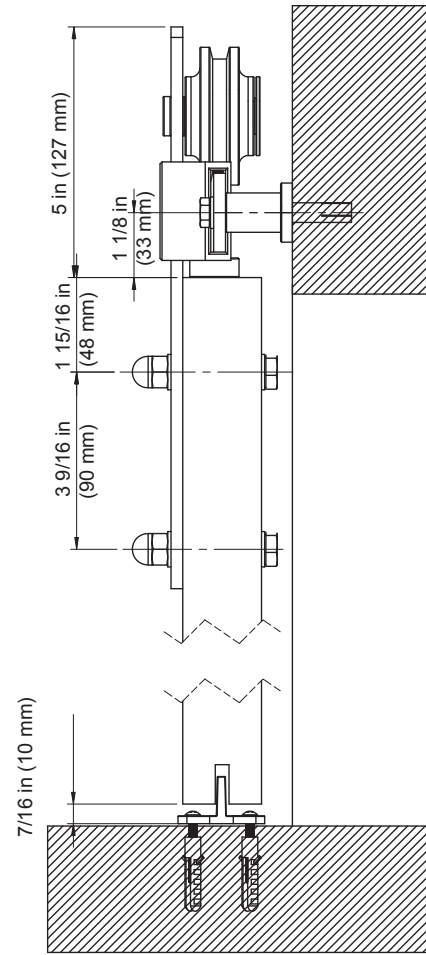

Side view:

RENIN CANADA CORP.
Brampton, Ontario
L6T 4H6 Canada

Made in PRC

renincorp.com
acmesystemsandhardware.com